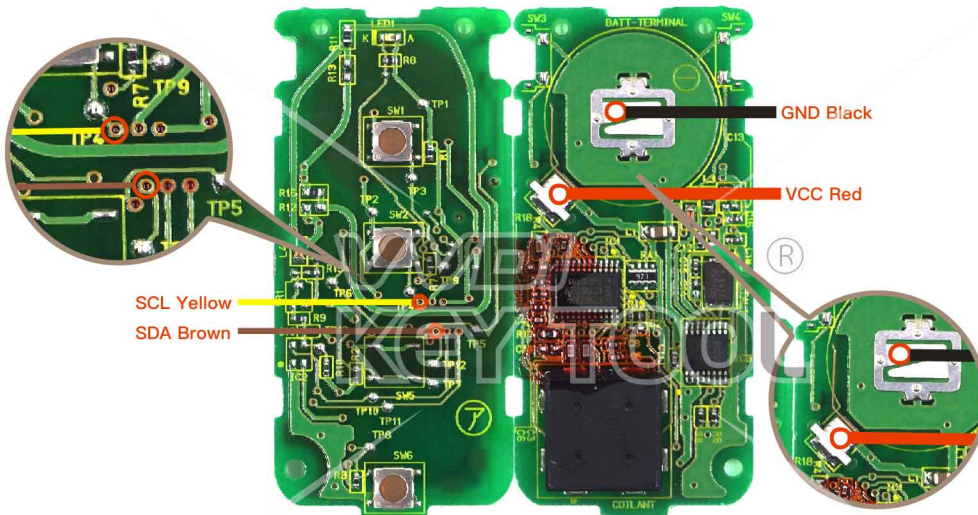

Key Adapter

Lock Shell