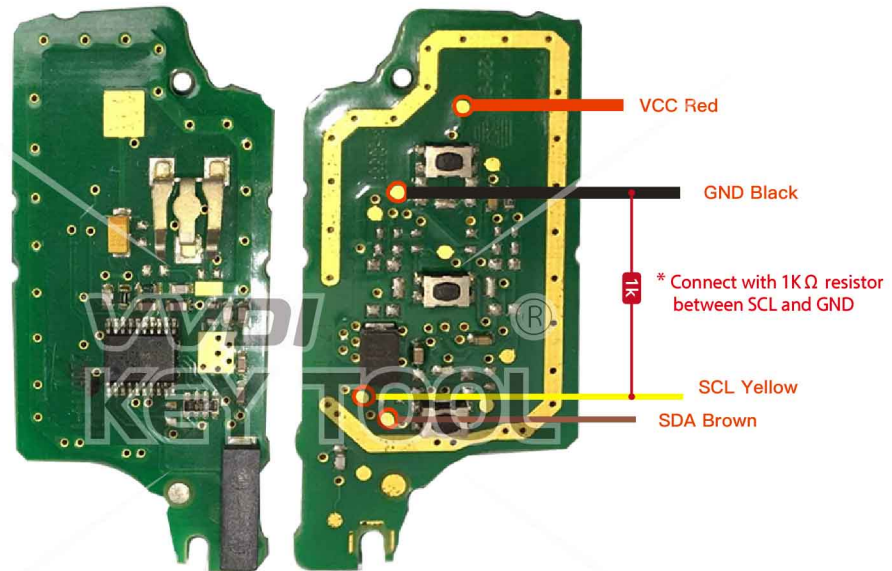

Peugeot

Key Information	Key Adapter	Chip Number
JCI 22851114-1	[17]	7961

17

Lock Shell