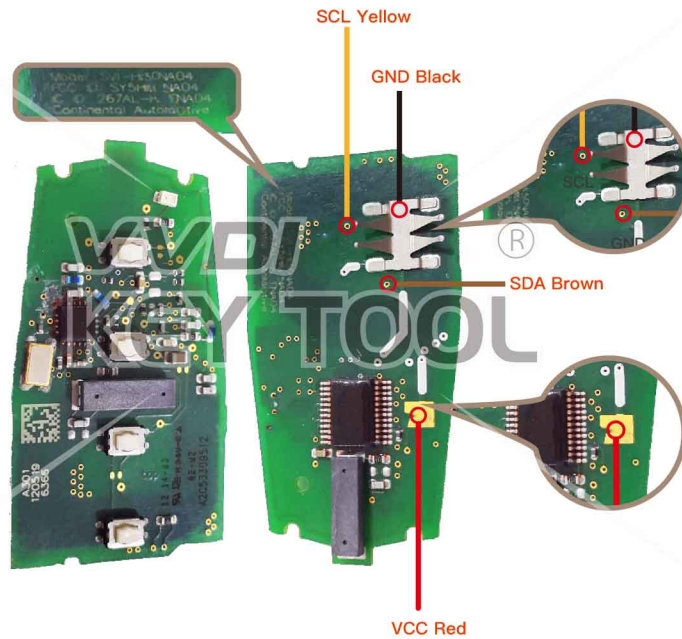

# Hyundai/KIA SVI-CMFEU03

Key Information	Key Adapter	Chip Number	Note
SVI-CMFCH03	[11 HYUD-1]	7952	After 2009 Most Hyundai/Kia 3-button Smartkey Chip silkprint:049620C03

Key Adapter

**11** HYUD-1

Lock Shell

# Hyundai/KIA

SVI-HMFNA04  
SVI-HMFEU04  
SVI-HMFKR04

Key Information	Key Adapter	Chip Number	Note
SVI-CMFCH03		7952	After 2009 Most Hyundai/Kia
SVI-HMFEU04		7952	4-button Smartkey
SVI-HMFKR04		7952	Chip silkprint:049620C03