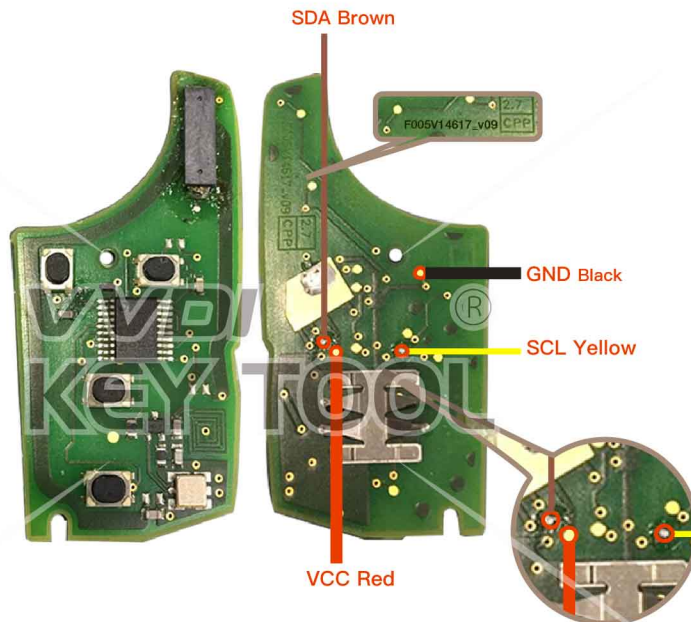

# BUICK/CHEVROLET Smartkey

Key Information	Key Adapter	Chip Number
A2C53360923-04	[30]	

Key Adapter

**30**

Lock Shell

# BUICK/CHEVROLET Smartkey

Key Information	Key Adapter	Chip Number
F005V14617_v09	[31]	

Key Adapter

Lock Shell

31

# BUICK/CHEVROLET Smartkey

Key Adapter

Lock Shell

Please follow the wiring diagram to use the programming cable.