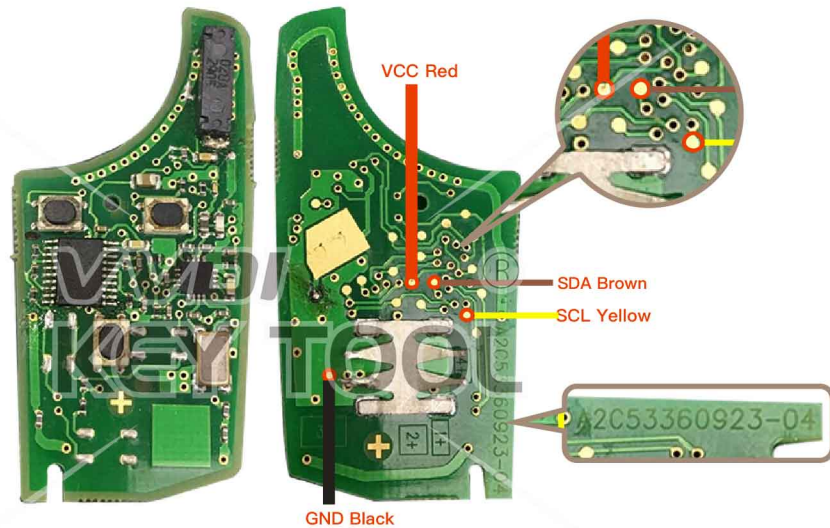

# BUICK/CHEVROLET Smartkey

Key Information	Key Adapter	Chip Number
A2C53360923-04	[30]	

Key Adapter

**30**

Lock Shell