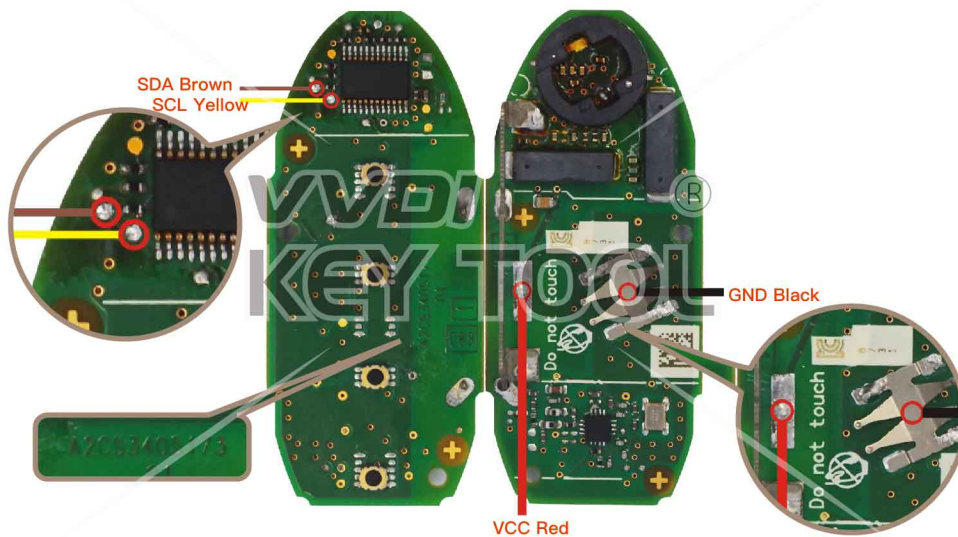

# Mitsubishi G8D-644M-KEY 434MHZ

Key Information	Key Adapter	Chip Number
G8D-644M-KEY 434MHZ		7953

 Key Adapter

 Lock Shell

Please follow the wiring diagram to use the programming cable.

# NISSAN Hitag 3 Smartkey

Key Information	Key Adapter	Chip Number
Hitag2 A2C53188764 315MHz Smartkey	[2 NISS]	7953
Hitag2 A2C53405173 433MHz Smartkey	[2 NISS]	7953

Key Adapter

Lock Shell

**2** NISS

# NISSAN Hitag 2 Smartkey

Key Information	Key Adapter	Chip Number	Note
Hitag2 A2C53297341 315MHz Smartkey	[18]	7952	PCB No.A2C53297341

Key Adapter

18

Lock Shell