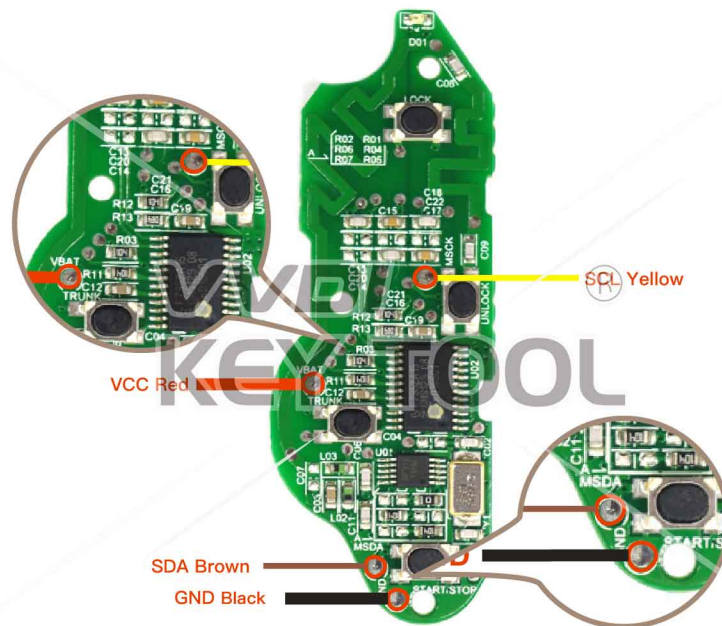

# BYD K2TA 3-button Type2

 Key Adapter

 Lock Shell

Please follow the wiring diagram to use the programming cable.

# BYD K2TA3-76E 4-button

 Key Adapter

 Lock Shell

Please follow the wiring diagram to use the programming cable.

# BYD K2TA3-H7J 4-button

Key Adapter

Lock Shell

Please follow the wiring diagram to use the programming cable.