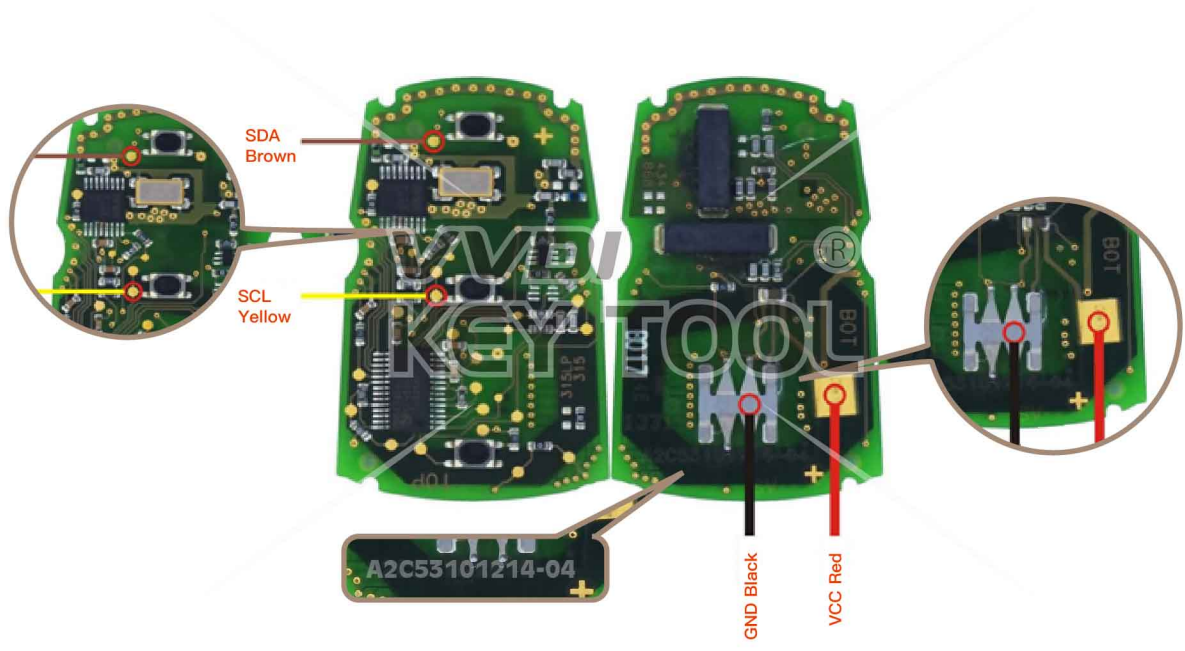

# Audi Universal type

Key Information	Key Adapter	Chip Number	Note
PCB2 4H0959754G 315 Smartkey	[5 AUDI]	7945	PCB No.233.453.111-05/10
PCB2 4H0959754K 868 Smartkey	[5 AUDI]	7945	PCB No.233.453.111-05/11
PCB2 4G0959754G 315 Smartkey	[5 AUDI]	7945	PCB No.233.453.111-05/12
PCB2 4G0959754K 868 Smartkey	[5 AUDI]	7945	PCB No.233.453.111-05/13
PCB3 4H0959754DA 433 Smartkey	[5 AUDI]	7945	PCB No.233.453.211-01/02
PCB3 4H0959754DB 315 Smartkey	[5 AUDI]	7945	PCB No.233.453.211-01/02
PCB3 4H0959754DD 868 Smartkey	[5 AUDI]	7945	PCB No.233.453.211-01/02

# BMW CAS3 Remote

Key Information	Key Adapter	Chip Number
E Series 5WK49125 868MHz Remote	[8 BMW-E]	7945
E Series 5WK49127 315MHz Remote	[8 BMW-E]	7945

Key Adapter

Lock Shell

**8** BMW-E

# BMW CAS3 Smartkey

Key Information	Key Adapter	Chip Number
E Series 5WK49145 868MHz Smartkey	[8 BMW-E]	7953
E Series 5WK49147 315MHz Smartkey	[8 BMW-E]	7953

Key Adapter

Lock Shell

**8** BMW-E