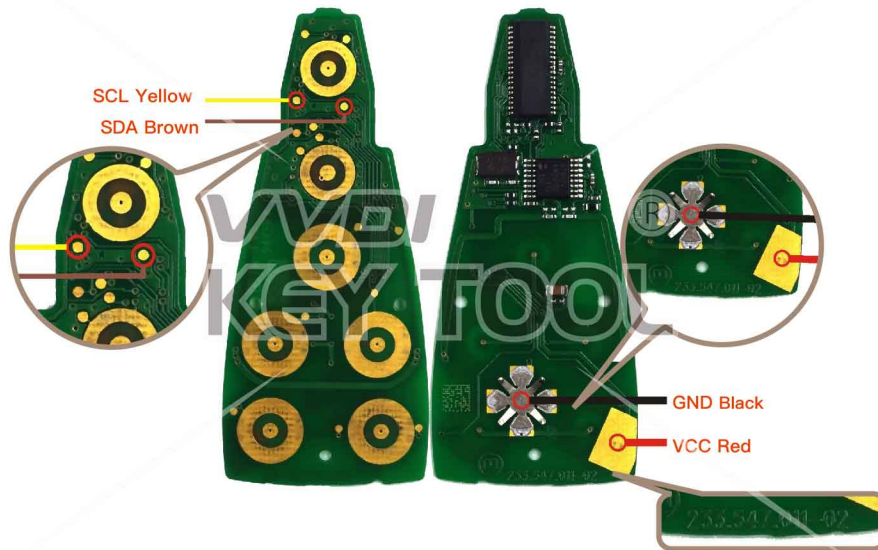

Chrysler/JEEP/Dodge IYZ-C01C

Key Information	Key Adapter	Chip Number
IYZ-C01C		7941

Support vehicle models

2008–2011 Chrysler 300	2008–2013 Chrysler Town&Country
2010–2013 Dodge Caravan	2008–2013 Dodge Charger
2008–2013 Dodge Challenger	2011–2013 Dodge Durango
2008–2012 Dodge Grand Caravan	2008–2011 Dodge Journey
2008– Dodge Magnum	2009–2013 Dodge RAM
2008–2010 Jeep Commander	2011–2013 Jeep Grand Cherokee

Key Adapter

Lock Shell

Please follow the wiring diagram to use the programming cable.