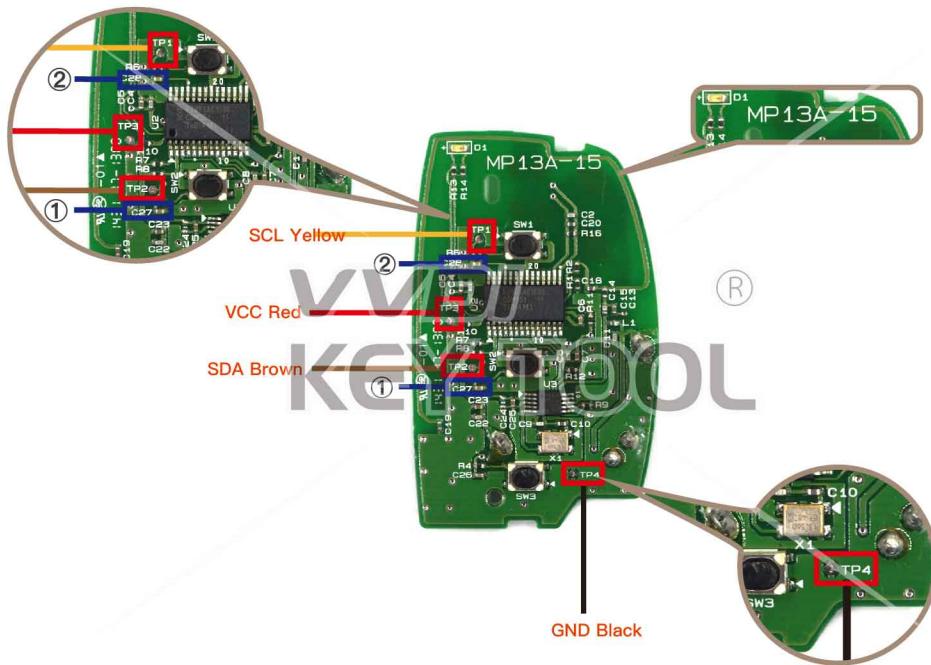

Type	Frequency	Transponder	Note
MP13A_15 Smartkey	433	7953	Please remove the C27 and C28 components of legend ① and legend ②