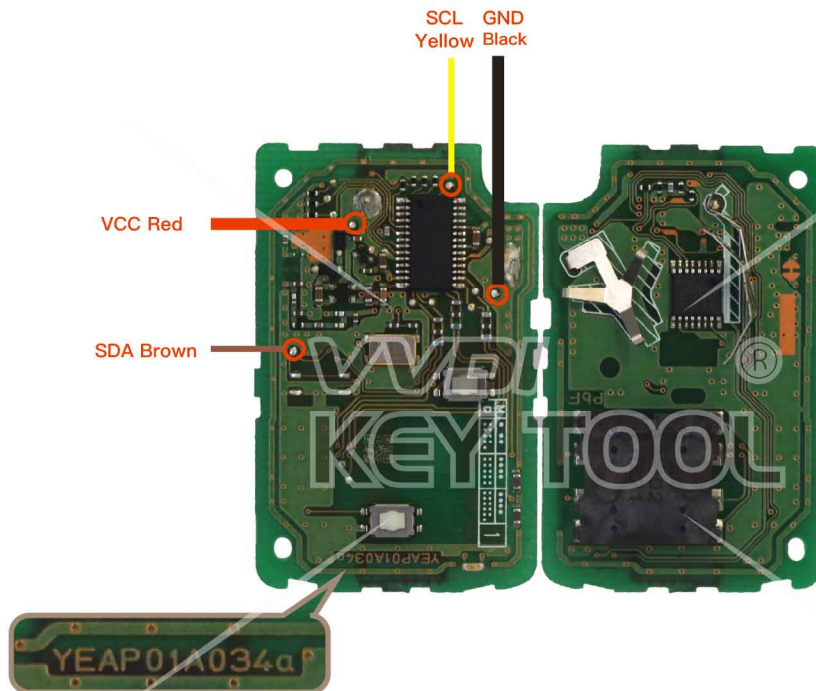

# Honda

Key Information	Key Adapter	Chip Number
TOP A2C53253118-03	[32]	7961

Key Adapter

32

Lock Shell

# Honda

Key Information	Key Adapter	Chip Number
YEAP01A034a	[3 CRV]	7953

Key Adapter

**3** CRV

Lock Shell