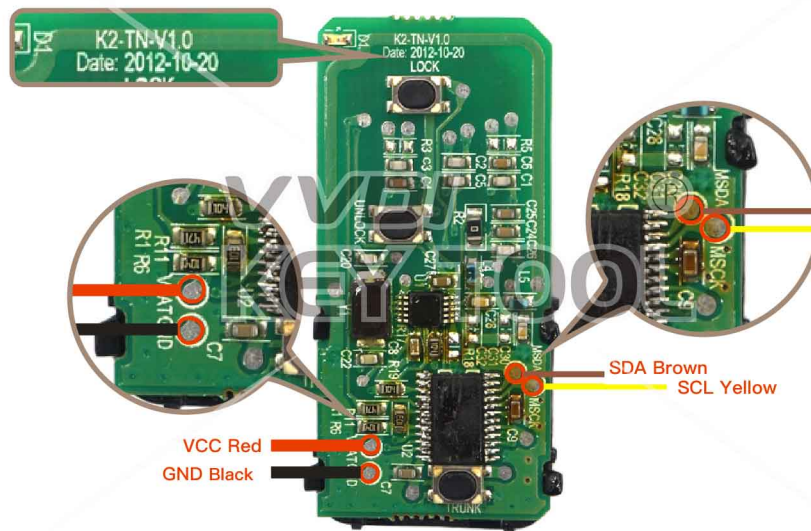

# BYD K2TA4-30A Smartkey

Key Adapter

Lock Shell

Please follow the wiring diagram to use the programming cable.

# BYD K2TD 2-button

Key Information	Key Adapter	Chip Number
K2TD 2-button		7952

Key Adapter

Lock Shell

Please follow the wiring diagram to use the programming cable.

# BYD K2TA3-74B 3-button

 Key Adapter

 Lock Shell

Please follow the wiring diagram to use the programming cable.

# BYD K2TA 3-button Type1

 Key Adapter

 Lock Shell

Please follow the wiring diagram to use the programming cable.