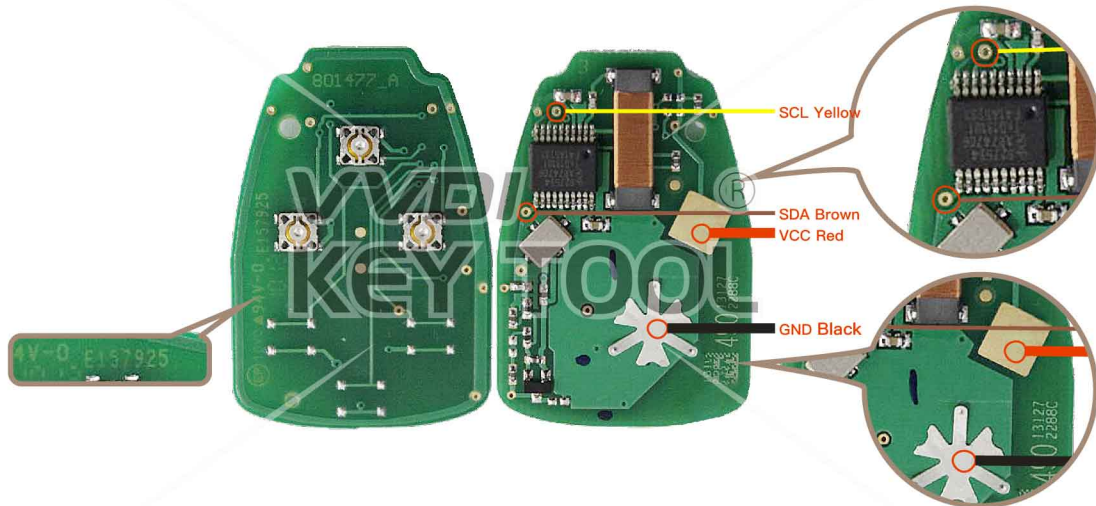

Support vehicle models

2004–2007 Chrysler Town&Country   2004–2007 Dodge Caravan
2004–2007 Dodge Grand Caravan