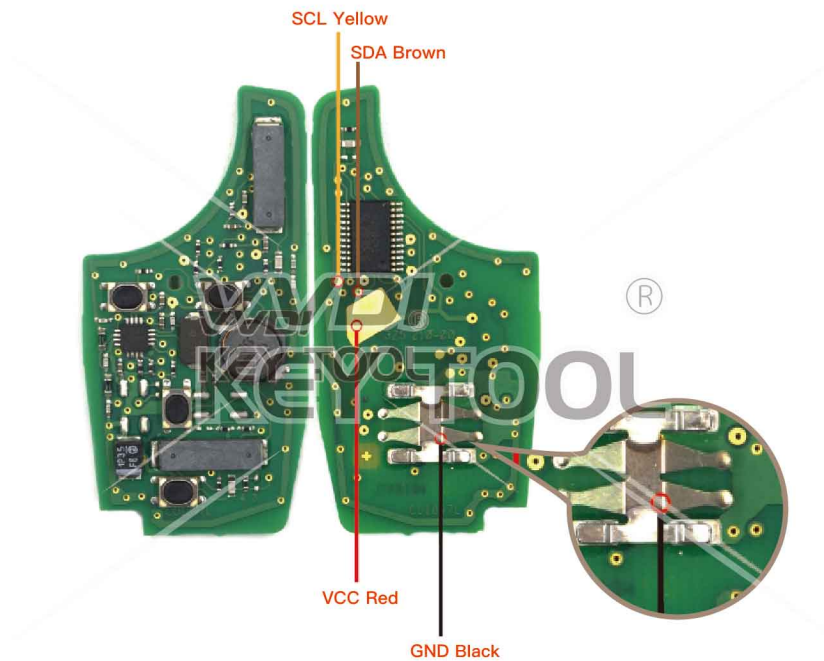

# Chrysler/JEEP/Dodge M3M

Key Information	Key Adapter	Chip Number	Note
M3M AES M3M Hitag 2	[1 MAST]	7953	Chip silkprint: F7953MC

 Key Adapter

**1** MAST

 Lock Shell

# Chrysler/JEEP/Dodge M3M 322971XX

Key Information	Key Adapter	Chip Number	Note
M3M 322971XX	[15]	7941	

Key Adapter

15

Lock Shell

# 长城 H2 Smartkey

Key Information	Key Adapter	Chip Number
28597945R 433MHz Smartkey	[23]	7952

Key Adapter

23

Lock Shell