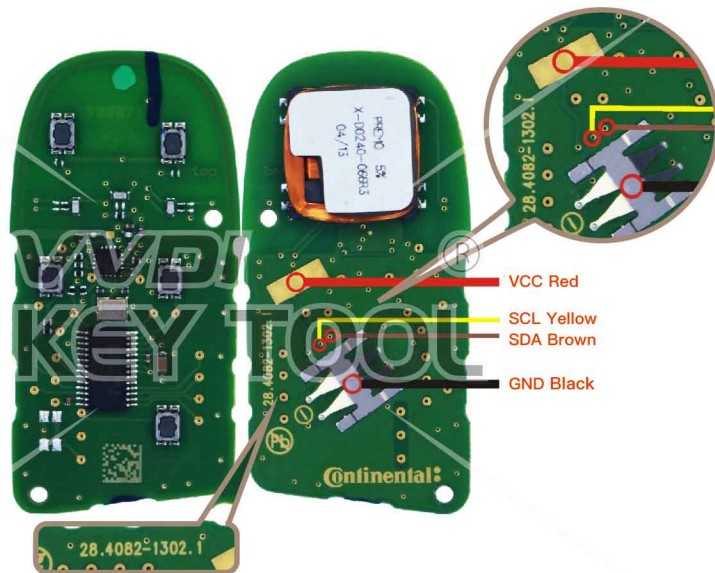

Key Adapter

**10** CRSL

Lock Shell

# Chrysler/JEEP/Dodge GQ4-53T

KEYTOOL → Remote Renew → Chrysler / Jeep / Dodge

Key Information	Key Adapter	Chip Number	Note
GQ4-53T Hitag2	[16]	7961	Chip silkprint: 61c700

Key Adapter

16

Lock Shell

# Chrysler/JEEP/Dodge M3M

Key Information	Key Adapter	Chip Number	Note
M3M AES M3M Hitag 2	[1 MAST]	7953	Chip silkprint: F7953MC

 Key Adapter

**1** MAST

 Lock Shell