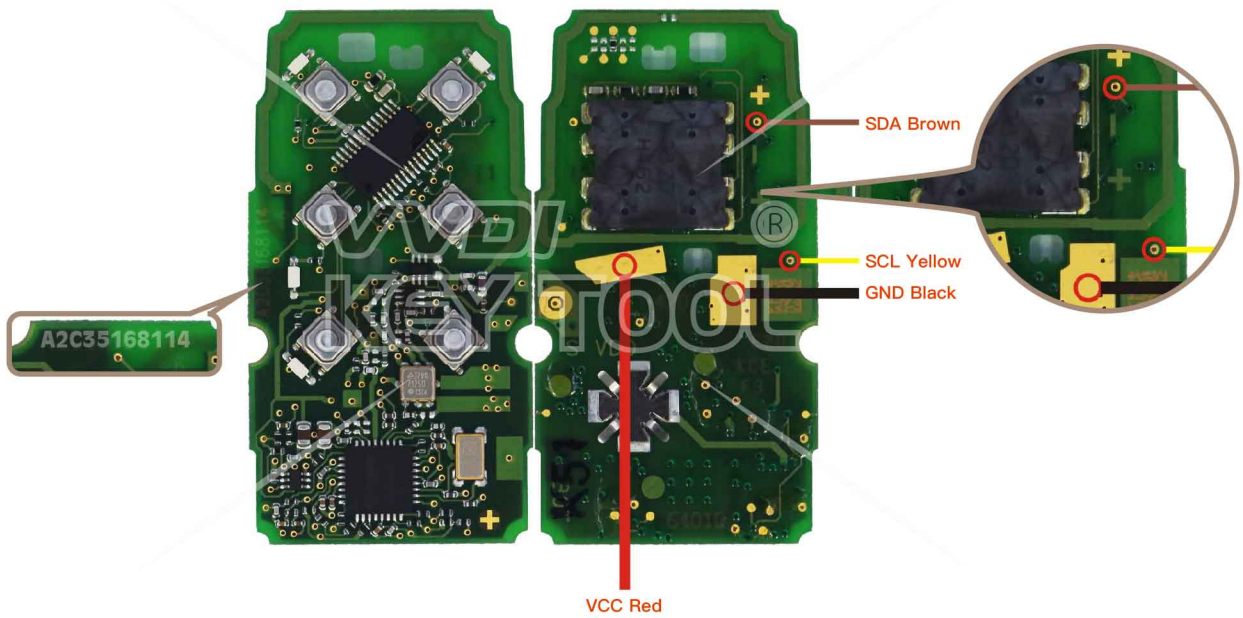

# Renault 285979045R Smartkey 433MHz

Key Adapter

Lock Shell

Please follow the wiring diagram to use the programing cable.

# Volvo Hitag2/Hitag Smartkey

Key Information	Key Adapter	Chip Number
5WK49266(900MHz) Smartkey		7953
5WK49269(433MHz) Smartkey	[12 VOLO]	7953

Key Adapter

**12 VOLO**

Lock Shell

More vehicle types will be supported continuously,  
so stay tuned...