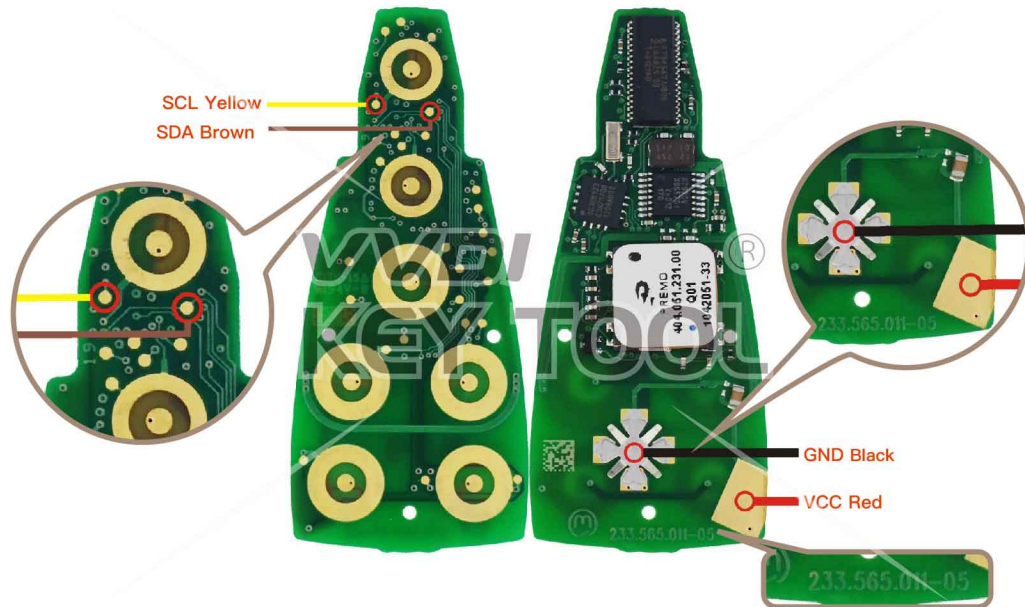

Support vehicle models

2008–2011 Chrysler 300	2008–2013 Chrysler Town&Country
2010–2013 Dodge Caravan	2008–2013 Dodge Charger
2008–2013 Dodge Challenger	2011–2013 Dodge Durango
2008–2012 Dodge Grand Caravan	2008–2011 Dodge Journey
2008– Dodge Magnum	2009–2013 Dodge RAM
2008–2010 Jeep Commander	2011–2013 Jeep Grand Cherokee