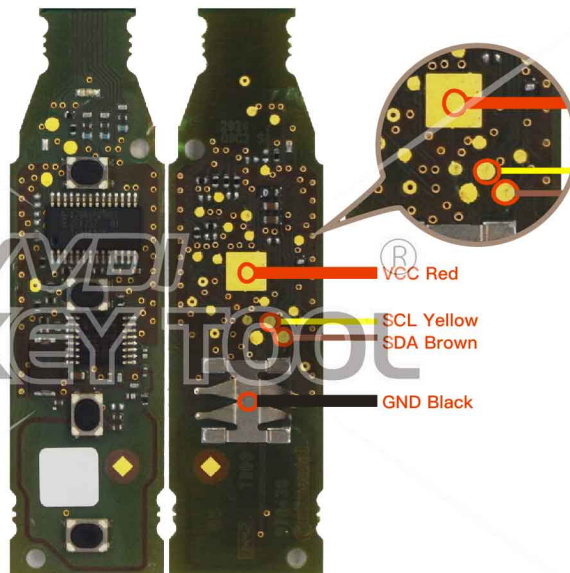

# NISSAN

Key Information	Key Adapter	Chip Number	Note
Hitag-AES A2C32801600 433MHz Smartkey		7953	
Hitag-AES A232800800 433MHz Smartkey		7953	

Key Adapter

Please follow the wiring diagram to use the programming cable.

# Peugeot

Key Information	Key Adapter	Chip Number
JCI 22851114-1	[17]	7961

Key Adapter

17

Lock Shell

# Porsche

Key Information	Key Adapter	Chip Number
7PP959753BN 434MHz	[4 POSC]	7953
7PP959753BS 434MHz	[4 POSC]	7953
7PP959753BM 315MHz	[4 POSC]	7953
7PP959753BQ 315MHz	[4 POSC]	7953
7PP959753AJ 434MHz	[4 POSC]	7953