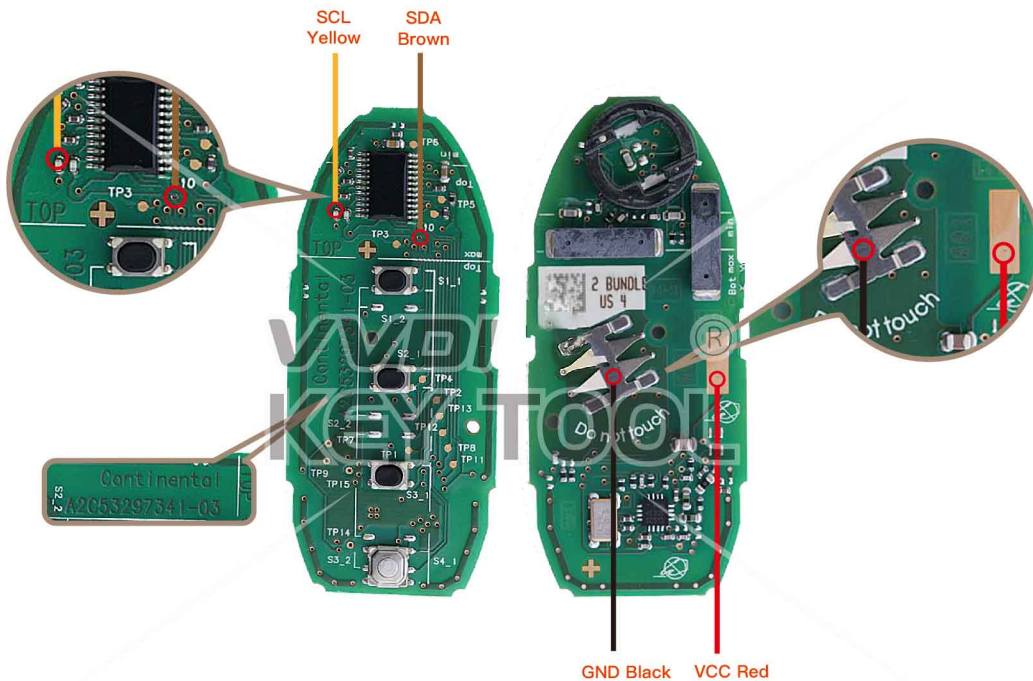

# NISSAN Hitag 3 Smartkey

Key Information	Key Adapter	Chip Number
Hitag2 A2C53188764 315MHz Smartkey	[2 NISS]	7953
Hitag2 A2C53405173 433MHz Smartkey	[2 NISS]	7953

Key Adapter

Lock Shell

**2** NISS

# NISSAN Hitag 2 Smartkey

Key Information	Key Adapter	Chip Number	Note
Hitag2 A2C53297341 315MHz Smartkey	[18]	7952	PCB No.A2C53297341

Key Adapter

18

Lock Shell