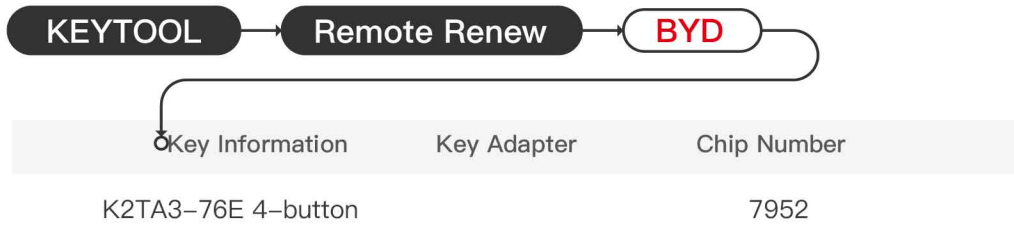

BYD K2TA3-76E 4-button

Key Adapter