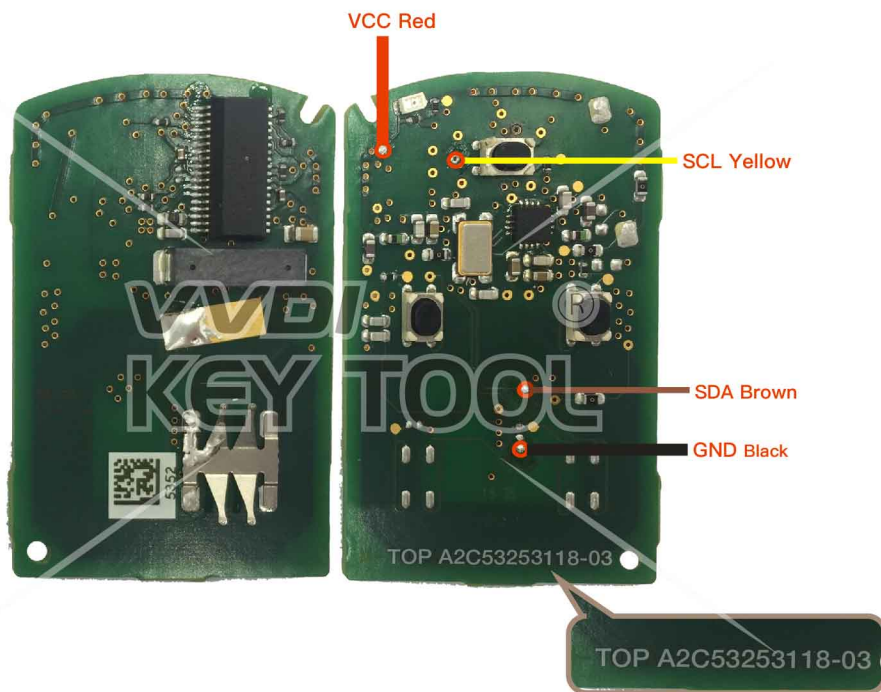

Key Information	Key Adapter	Chip Number
TOP A2C53253118-03	[32]	7961