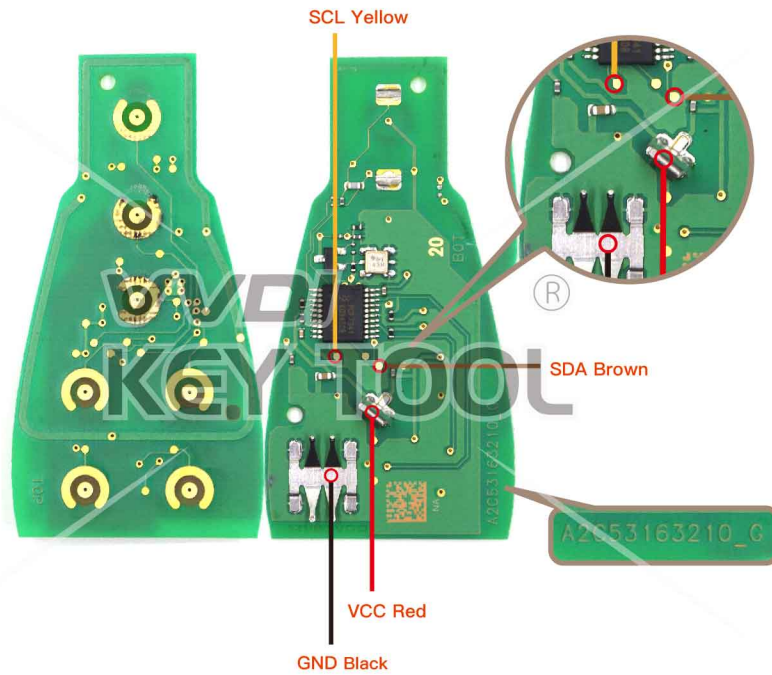

Key Adapter

Lock Shell

Please follow the wiring diagram to use the programming cable.

# Chrysler/JEEP/Dodge M3N5WY783X

Key Adapter

Lock Shell

Please follow the wiring diagram to use the programing cable.

# Chrysler/JEEP/Dodge IYZ-C01C Smartkey

Key Information	Key Adapter	Chip Number
IYZ-C01C Smartkey	[10]	