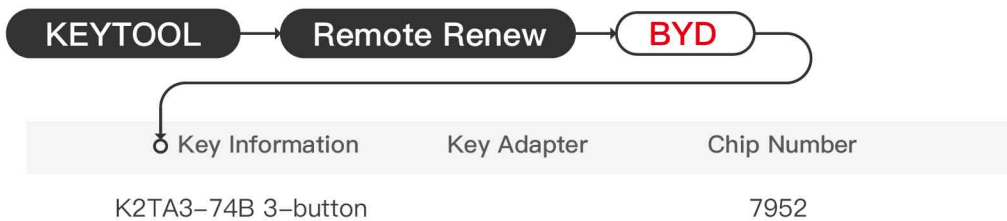

BYD K2TA3-74B 3-button

Key Adapter