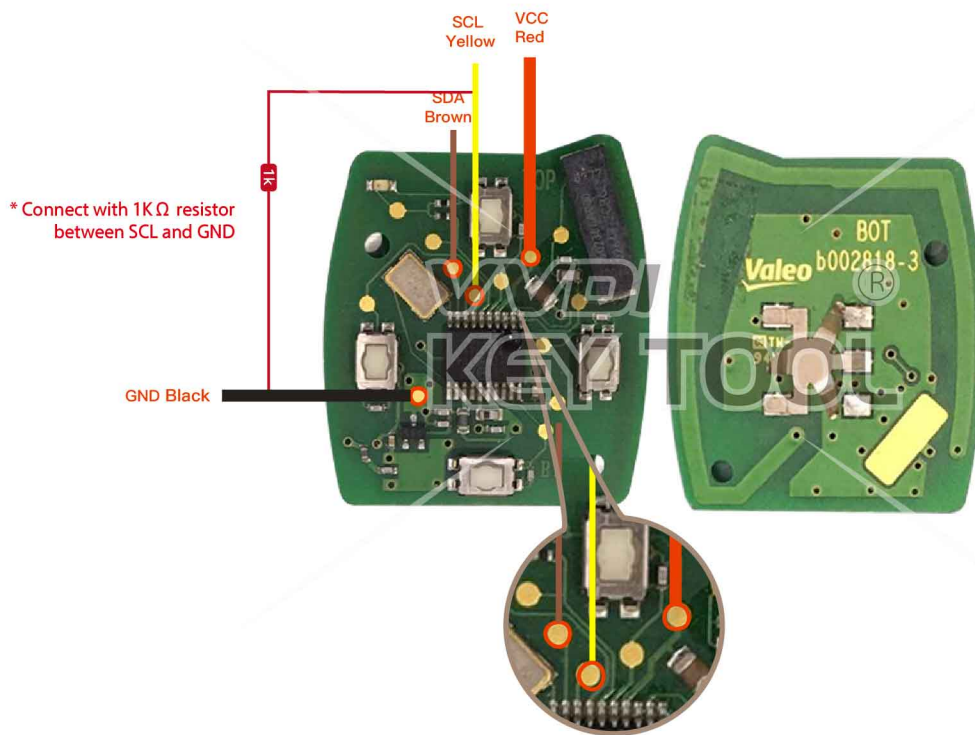

Key Information	Key Adapter	Chip Number
B002818-3-V0.3	[13]	7961