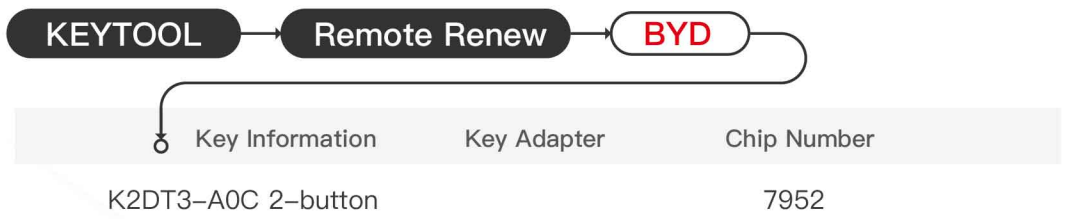

# BYD K2TA4-30A Smartkey

Key Adapter

Lock Shell

Please follow the wiring diagram to use the programming cable.