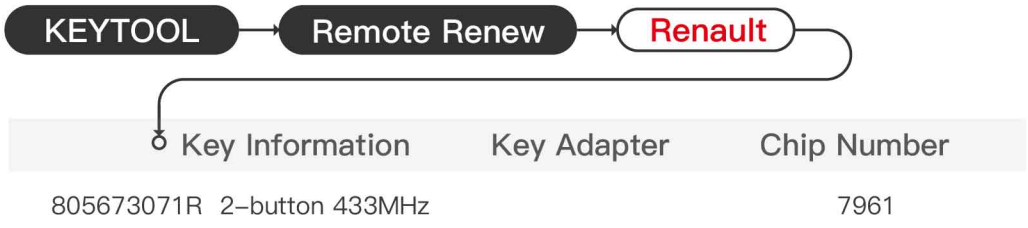

Renault 805673071R 2-button 433MHz