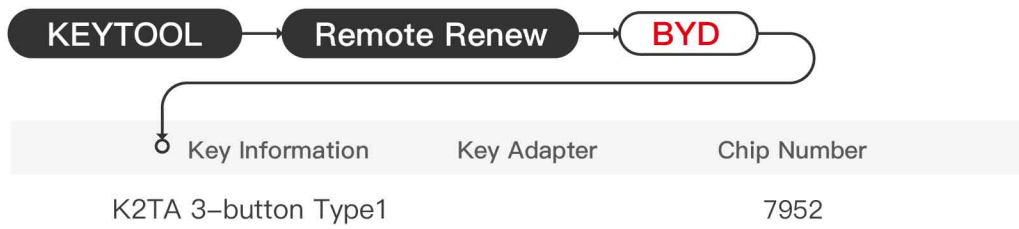

BYD K2TA 3-button Type1

Key Adapter