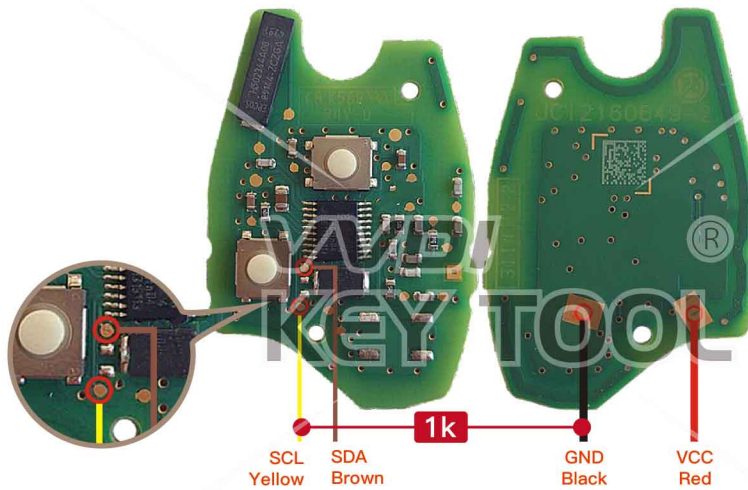

Renault 805673071R 2-button 433MHz

* Connect with 1KΩ resistor between SCL and GND