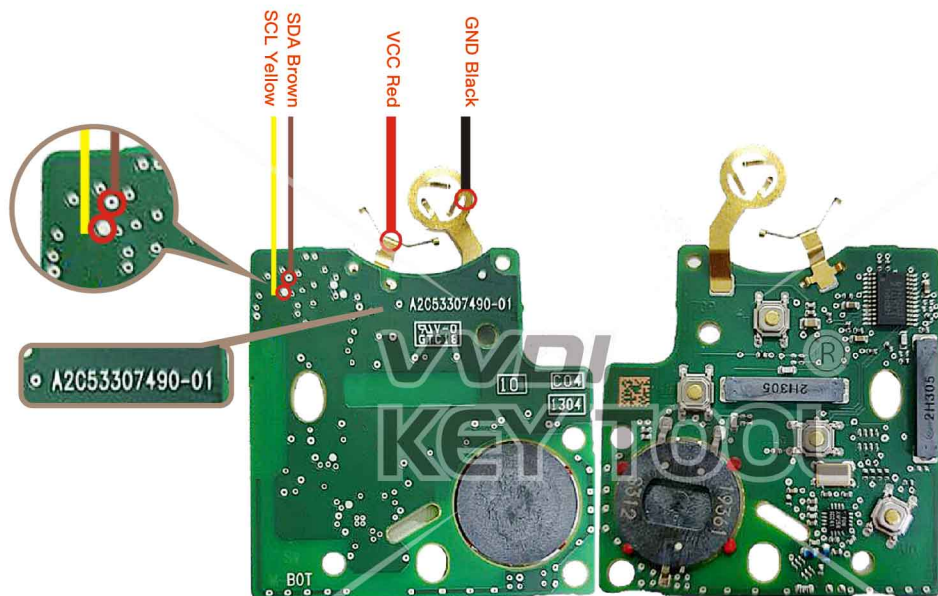

Renault 285979045R Smartkey 433MHz

Key Adapter

Lock Shell