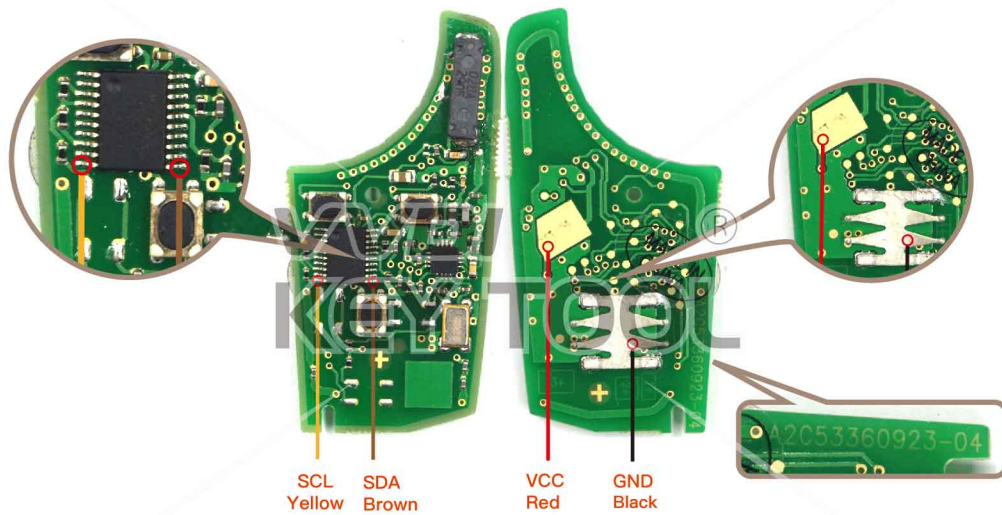

# BUICK/CHEVROLET Smartkey

Key Information	Key Adapter	Chip Number
A2C53360923-04	[30]	

Key Adapter

**30**

Lock Shell

# BUICK/CHEVROLET Smartkey

Key Information	Key Adapter	Chip Number
F005V14617_v09	[31]	

Key Adapter

Lock Shell

31

# BUICK/CHEVROLET Smartkey

Key Adapter

Lock Shell

Please follow the wiring diagram to use the programming cable.