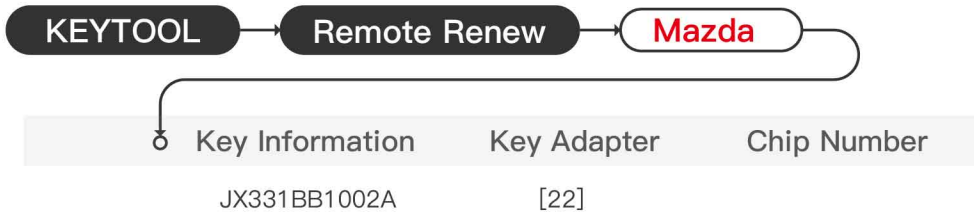

Mazda CX5 Smartkey

Key Adapter