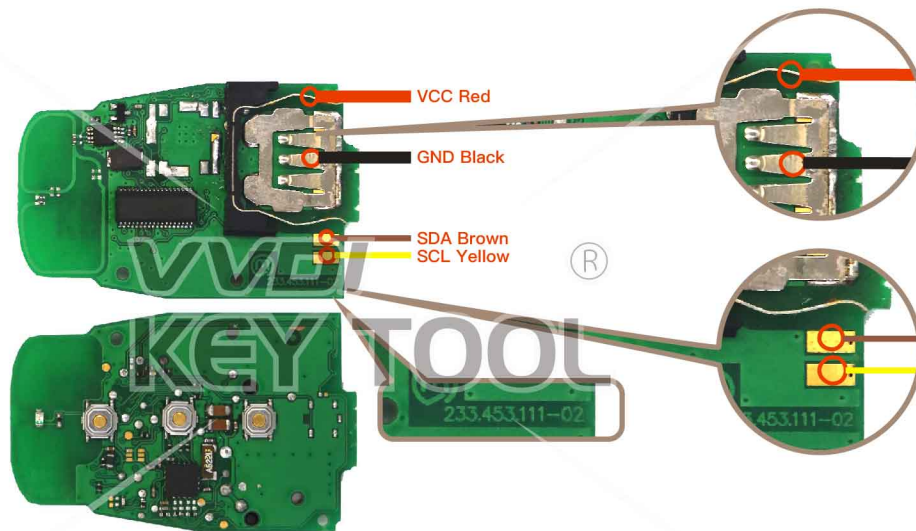

Key Information	Key Adapter	Chip Number	Note
PCB1 8T0959754 433 Remote	[5 AUDI]	7945	PCB No.233.423.111-02
PCB1 8T0959754A 315 Remote	[5 AUDI]	7945	PCB No.233.423.111-02
PCB1 8T0959754D 868 Remote	[5 AUDI]	7945	PCB No.233.423.111-02
PCB1 8T0959754F 433 Smartkey	[5 AUDI]	7945	PCB No.233.423.111-02
PCB2 8T0959754 433 Remote	[5 AUDI]	7945	PCB No.233.453.111-05/06
PCB2 8T0959754D 868 Remote	[5 AUDI]	7945	PCB No.233.453.111-05/07
PCB2 8T0959754F 433 Smartkey	[5 AUDI]	7945	PCB No.233.453.111-05/08
PCB2 8T0959754G 315 Smartkey	[5 AUDI]	7945	PCB No.233.453.111-05/09

* Universal type supports any 5th generation key, please use universal type to test if selected data can not work