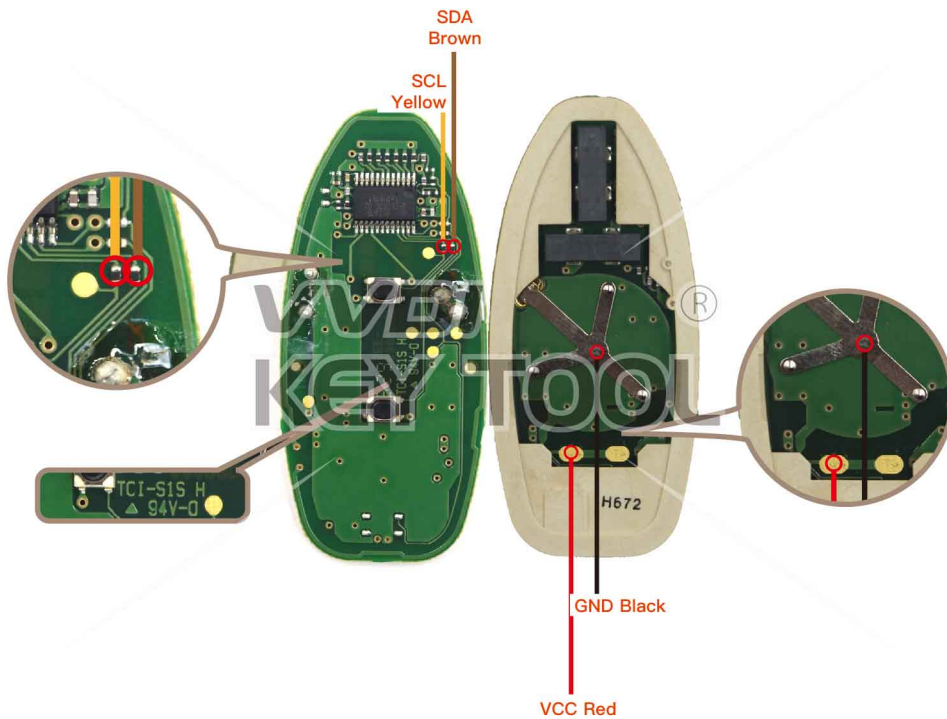

# NISSAN

Key Information	Key Adapter	Chip Number	Note
PBB-21148-00-AA-V0.1	[14]	7952	

Key Adapter

14

Lock Shell

# NISSAN Hitag 2 Smartkey

Key Information	Key Adapter	Chip Number	Note
FCC ID-CWTWB1U825 Hitag2 2-button Smartkey	[25]	7952	PCB No.2EE-00053DA TCI-SIS H

Key Adapter

25

Lock Shell