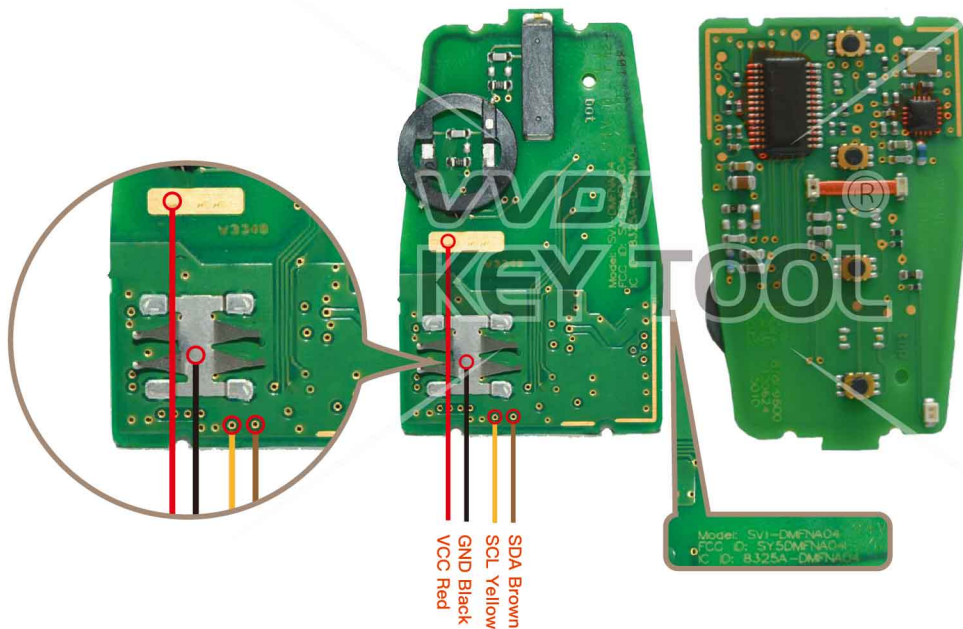

Key Information	Key Adapter	Chip Number
SVI-DMFGE04		7953
SVI-DMFNA04		7953