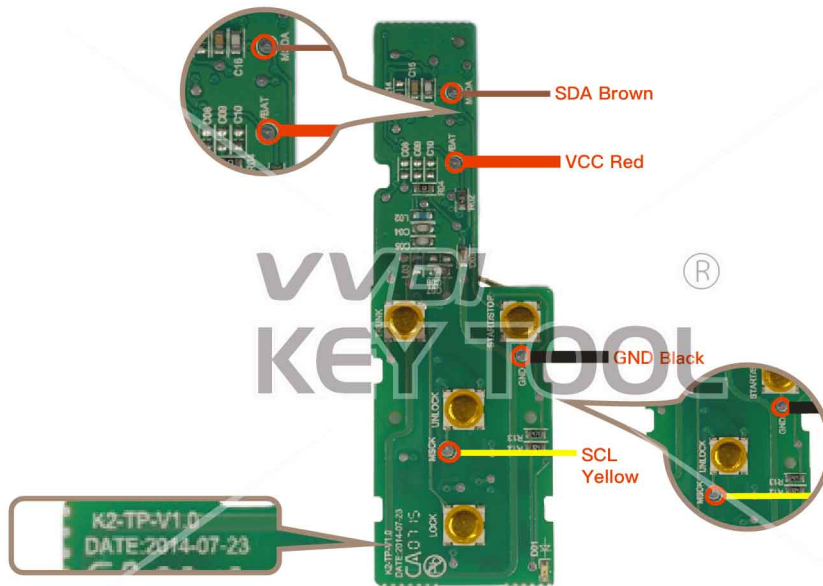

# BYD K2TA 3-button Type1

 Key Adapter

 Lock Shell

Please follow the wiring diagram to use the programming cable.

# BYD K2TA 3-button Type2

 Key Adapter

 Lock Shell

Please follow the wiring diagram to use the programming cable.

# BYD K2TA3-76E 4-button

 Key Adapter

 Lock Shell

Please follow the wiring diagram to use the programming cable.

# BYD K2TA3-H7J 4-button

Key Adapter

Lock Shell

Please follow the wiring diagram to use the programming cable.