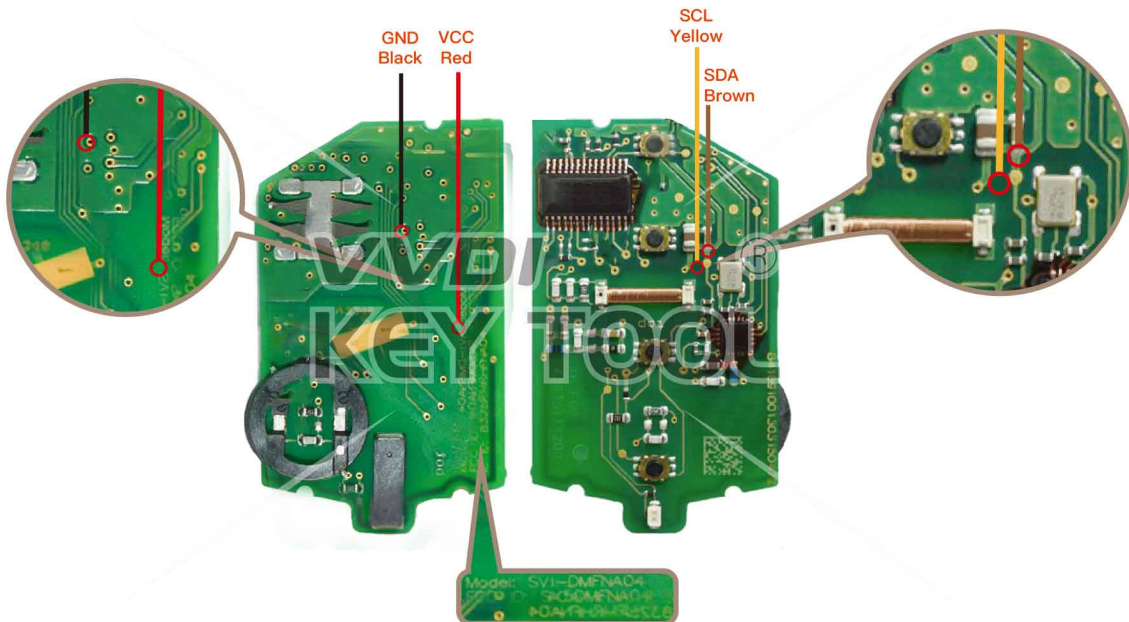

Key Adapter