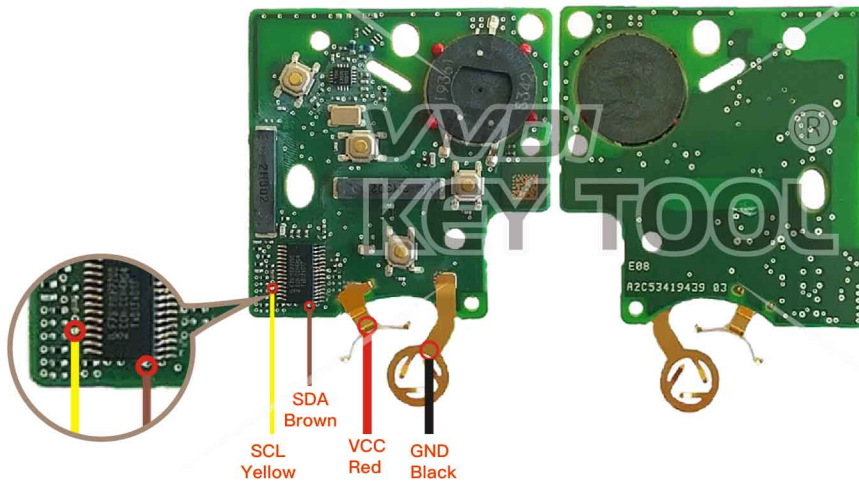

# Renault AK010008 Fluence 3-button 433MHz

Key Information	Key Adapter	Chip Number
AK010008 Fluence 3-button 433MHz		7961

 Key Adapter

 Lock Shell

Please follow the wiring diagram to use the programming cable.

# Renault 285971998R Smartkey Hitag—AES 433MHz

Key Information	Key Adapter	Chip Number
285971998R Smartkey Hitag—AES 433MHz		7953

Key Adapter

Lock Shell

Please follow the wiring diagram to use the programing cable.