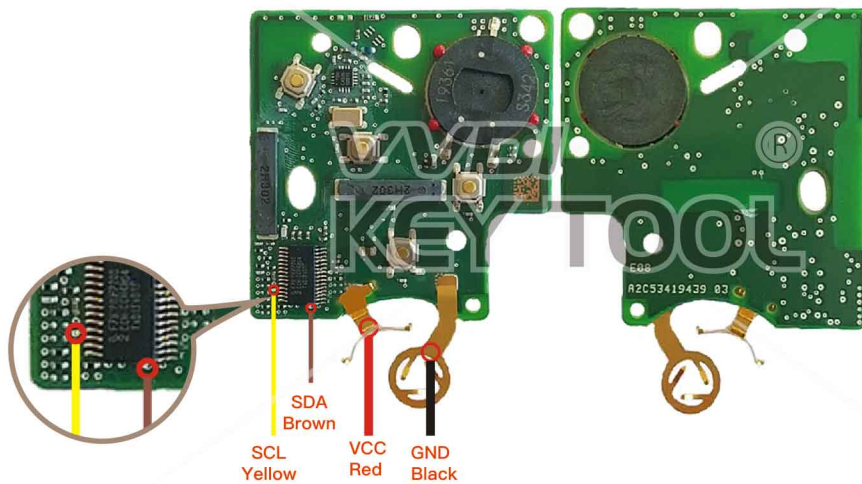

# Renault 285971998R Smartkey Hitag—AES 433MHz

Key Information	Key Adapter	Chip Number
285971998R Smartkey Hitag—AES 433MHz		7953

Key Adapter

Lock Shell

Please follow the wiring diagram to use the programing cable.

# Renault 285974100 Remote Hitag—AES 433MHz

Key Information	Key Adapter	Chip Number
285974100 Remote Hitag—AES 433MHz		7953

Key Adapter

Please follow the wiring diagram to use the programming cable.

Lock Shell