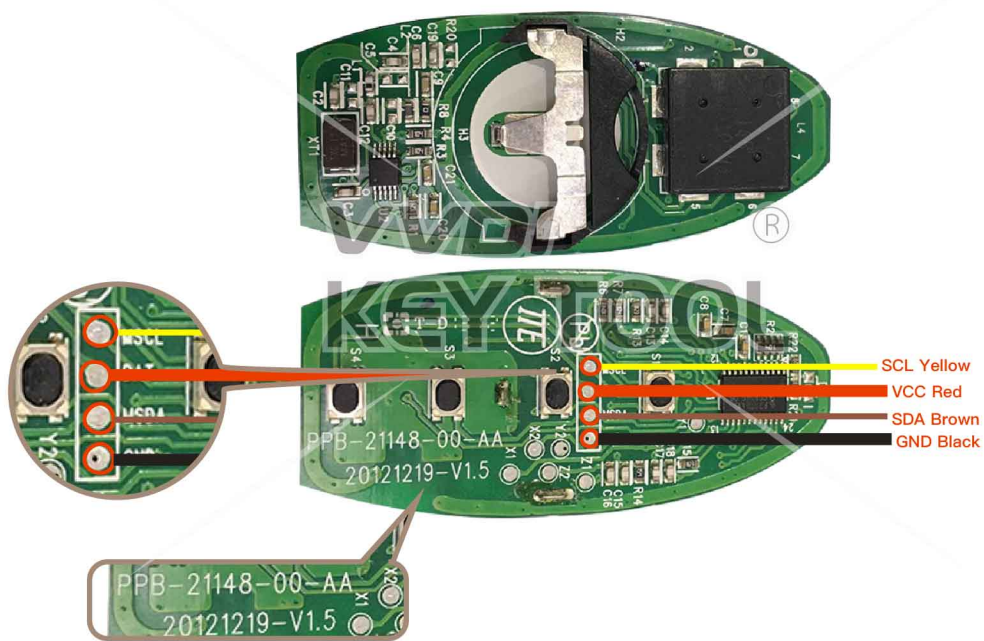

# NISSAN Hitag 2 Smartkey

Key Information	Key Adapter	Chip Number	Note
Hitag2 A2C53297341 315MHz Smartkey	[18]	7952	PCB No.A2C53297341

Key Adapter

18

Lock Shell

# NISSAN

Key Information	Key Adapter	Chip Number	Note
A2C32801600	[19]	7953	

Key Adapter

19

Lock Shell

# NISSAN

Key Information	Key Adapter	Chip Number	Note
PBB-21148-00-AA-V0.1	[14]	7952	

Key Adapter

14

Lock Shell

# NISSAN Hitag 2 Smartkey

Key Information	Key Adapter	Chip Number	Note
FCC ID-CWTWB1U825 Hitag2 2-button Smartkey	[25]	7952	PCB No.2EE-00053DA TCI-SIS H

Key Adapter

25

Lock Shell