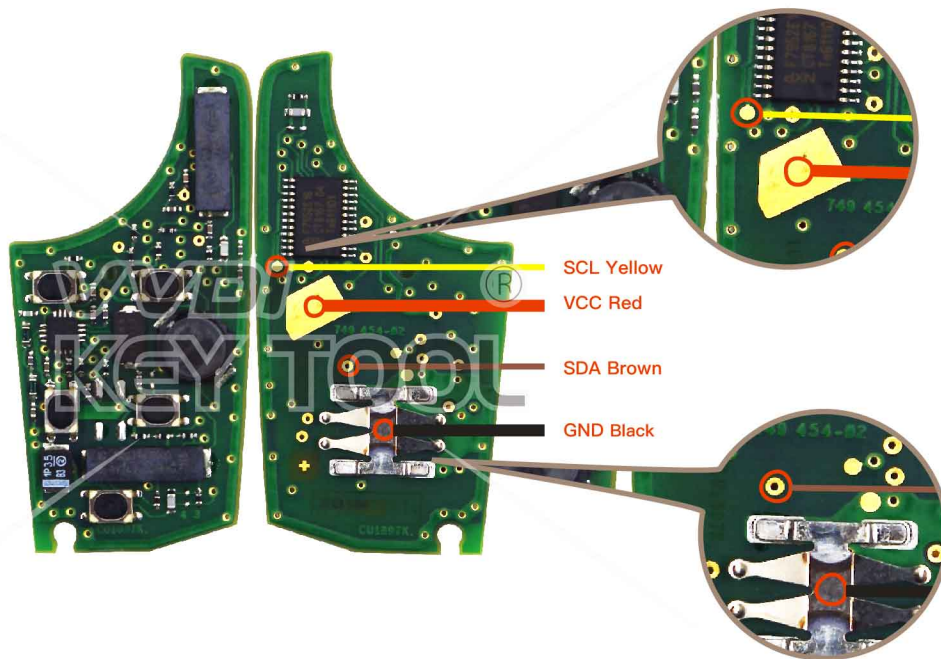

# BUICK/CHEVROLET Smartkey

Key Information	Key Adapter	Chip Number
A2C53360923-04	[30]	

Key Adapter

**30**

Lock Shell

# BUICK/CHEVROLET Smartkey

Key Information	Key Adapter	Chip Number
F005V14617_v09	[31]	

Key Adapter

Lock Shell

31

# BUICK/CHEVROLET Smartkey

Key Adapter

Lock Shell

Please follow the wiring diagram to use the programming cable.

# BUICK/CHEVROLET Smartkey

Key Information	Key Adapter	Chip Number
Type5 4-button 315MHz F7952E	[9 BUIC]	7952
Type5 5-button 315MHz F7952E	[9 BUIC]	7952
Type5 5-button 433MHz F7952E	[9 BUIC]	7952
Type5 4-button 433MHz F7952E	[9 BUIC]	7952
Type5 3-button 433MHz F7952E	[9 BUIC]	7952