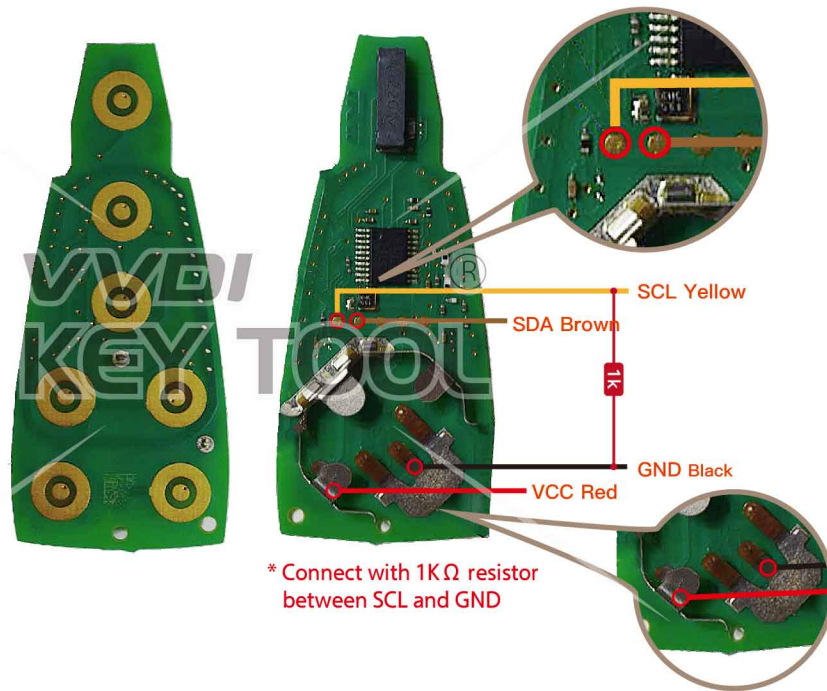

Key Adapter

**10** CRSL

Lock Shell

# Chrysler/JEEP/Dodge GQ4-53T

KEYTOOL → Remote Renew → Chrysler / Jeep / Dodge

Key Information	Key Adapter	Chip Number	Note
GQ4-53T Hitag2	[16]	7961	Chip silkprint: 61c700

Key Adapter

16

Lock Shell