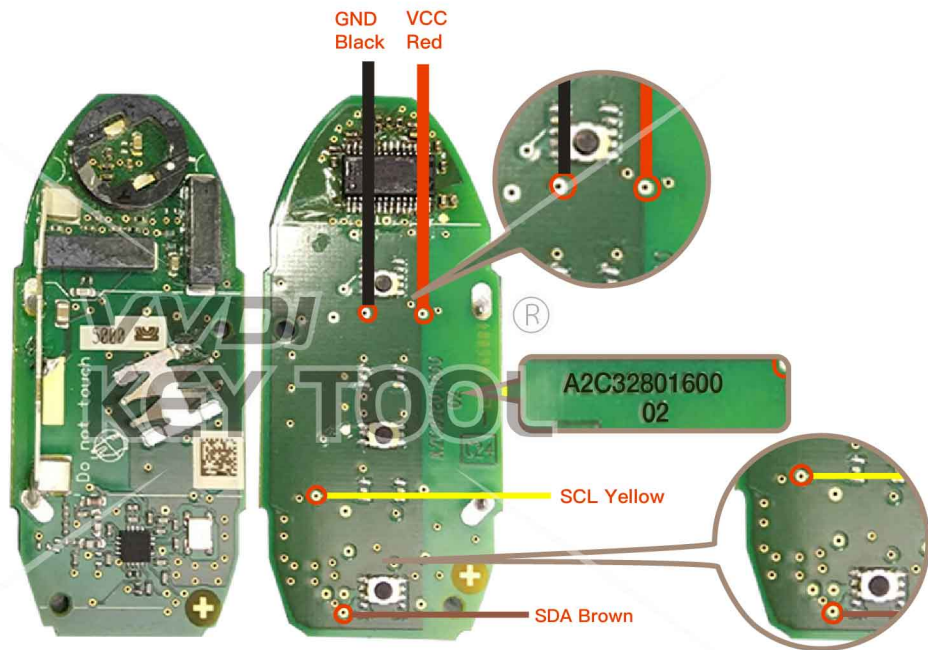

# NISSAN Hitag 3 Smartkey

Key Information	Key Adapter	Chip Number
Hitag2 A2C53188764 315MHz Smartkey	[2 NISS]	7953
Hitag2 A2C53405173 433MHz Smartkey	[2 NISS]	7953

Key Adapter

Lock Shell

**2** NISS

# NISSAN Hitag 2 Smartkey

Key Information	Key Adapter	Chip Number	Note
Hitag2 A2C53297341 315MHz Smartkey	[18]	7952	PCB No.A2C53297341

Key Adapter

18

Lock Shell

# NISSAN

Key Information	Key Adapter	Chip Number	Note
A2C32801600	[19]	7953	

Key Adapter

19

Lock Shell