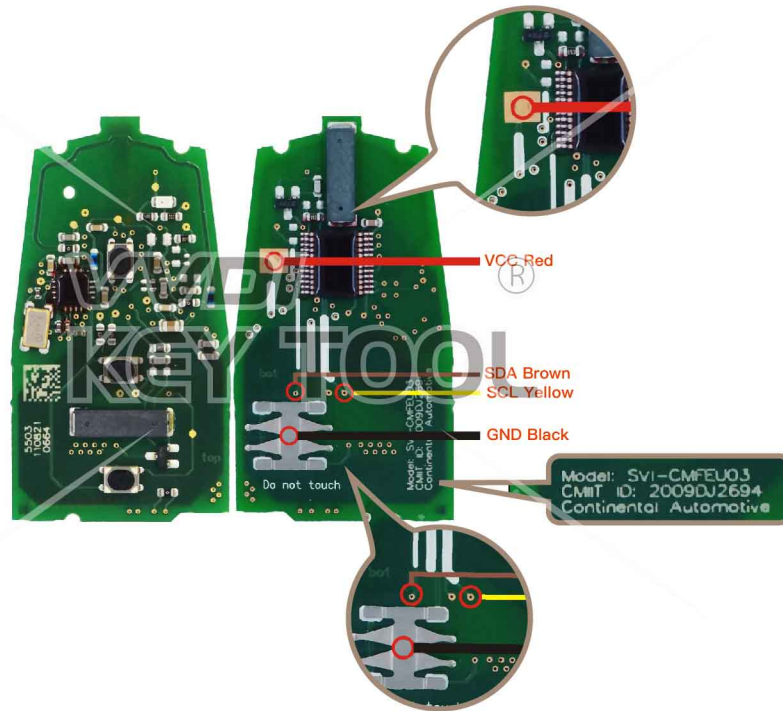

Key Information	Key Adapter	Chip Number	Note
SVI-CMFCH03	[11 HYUD-1]	7952	After 2009 Most Hyundai/Kia 3-button Smartkey Chip silkprint:049620C03