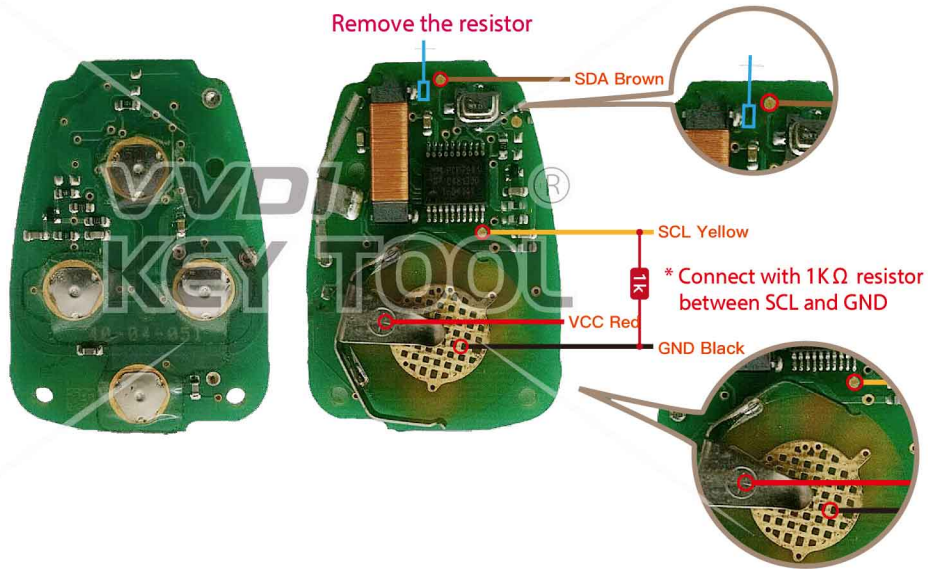

Support vehicle models

2007—2009 Chrysler Aspen	2005—2007 Chrysler 300
2005—2007 Dodge Durango	2007—2011 Dodge Dakota
2007—2009 Dodge Ram	2007—2013 Dodge Avenger
2005—2007 Dodge Charger	2007—2012 Dodge Caliber
2005—2007 Jeep Commander	2005—2007 Jeep Grand Cherokee