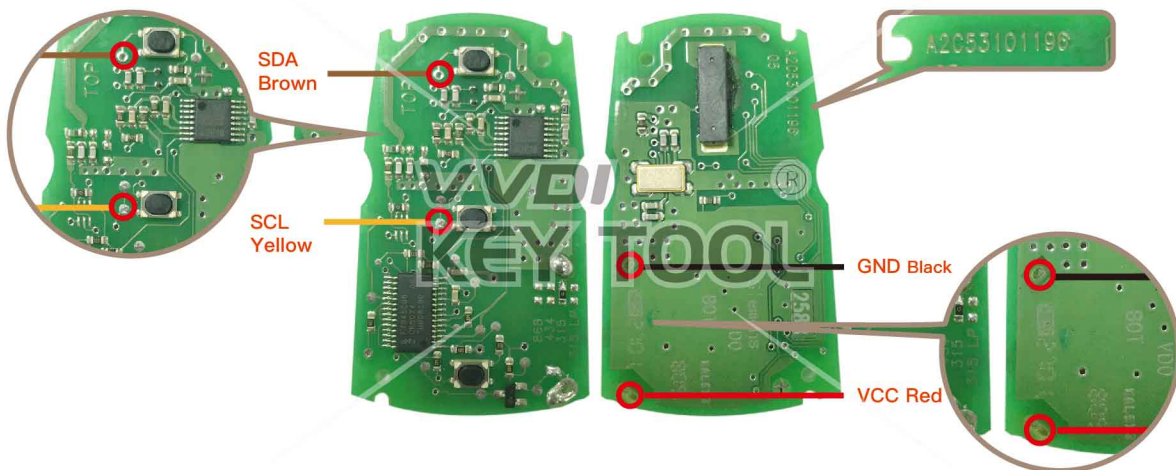

# Audi Universal type

Key Information	Key Adapter	Chip Number	Note
PCB2 4H0959754G 315 Smartkey	[5 AUDI]	7945	PCB No.233.453.111-05/10
PCB2 4H0959754K 868 Smartkey	[5 AUDI]	7945	PCB No.233.453.111-05/11
PCB2 4G0959754G 315 Smartkey	[5 AUDI]	7945	PCB No.233.453.111-05/12
PCB2 4G0959754K 868 Smartkey	[5 AUDI]	7945	PCB No.233.453.111-05/13
PCB3 4H0959754DA 433 Smartkey	[5 AUDI]	7945	PCB No.233.453.211-01/02
PCB3 4H0959754DB 315 Smartkey	[5 AUDI]	7945	PCB No.233.453.211-01/02
PCB3 4H0959754DD 868 Smartkey	[5 AUDI]	7945	PCB No.233.453.211-01/02

\* Universal type supports any 5th generation key, please use universal type to test if selected data can not work

Key Adapter

**5** AUDI

Lock Shell

# BMW CAS3 Remote

Key Information	Key Adapter	Chip Number
E Series 5WK49125 868MHz Remote	[8 BMW-E]	7945
E Series 5WK49127 315MHz Remote	[8 BMW-E]	7945

Key Adapter

Lock Shell

**8** BMW-E