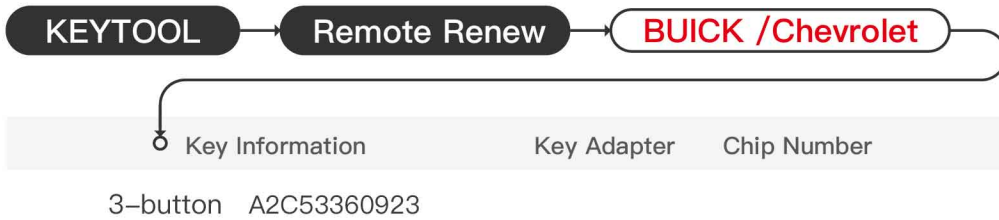

BUICK/CHEVROLET Smartkey

Key Adapter