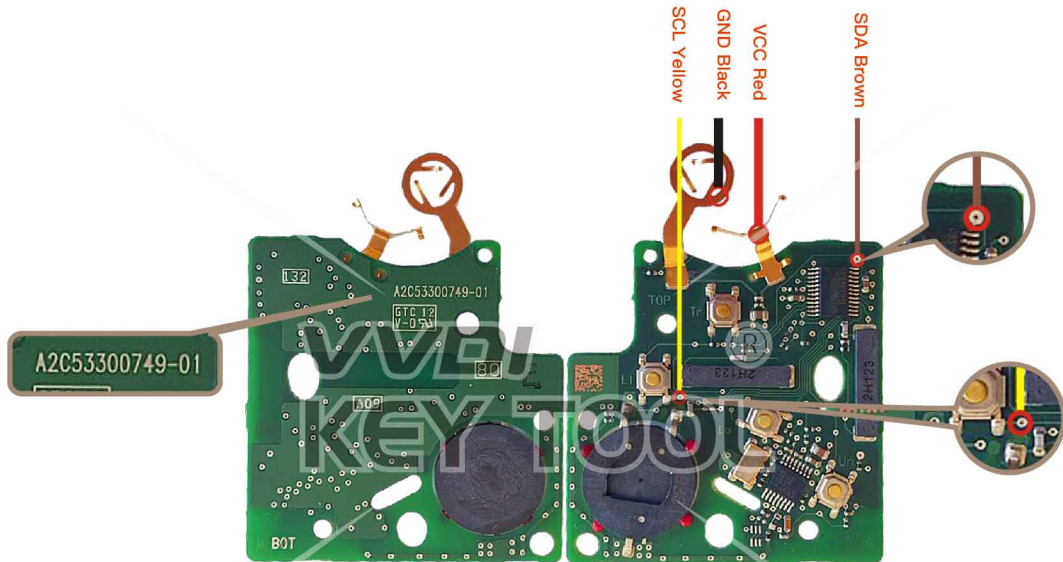

Key Adapter