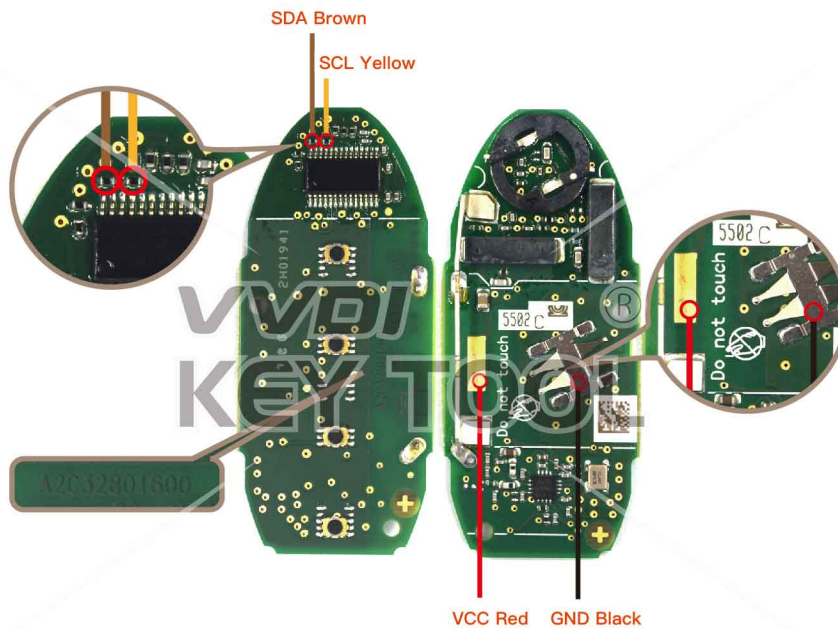

# NISSAN

Key Information	Key Adapter	Chip Number	Note
PBB-21148-00-AA-V0.1	[14]	7952	

Key Adapter

14

Lock Shell

# NISSAN Hitag 2 Smartkey

Key Information	Key Adapter	Chip Number	Note
FCC ID-CWTWB1U825 Hitag2 2-button Smartkey	[25]	7952	PCB No.2EE-00053DA TCI-SIS H

Key Adapter

25

Lock Shell

# NISSAN

Key Information	Key Adapter	Chip Number	Note
Hitag-AES A2C32801600 433MHz Smartkey		7953	
Hitag-AES A232800800 433MHz Smartkey		7953	

Key Adapter

Please follow the wiring diagram to use the programming cable.