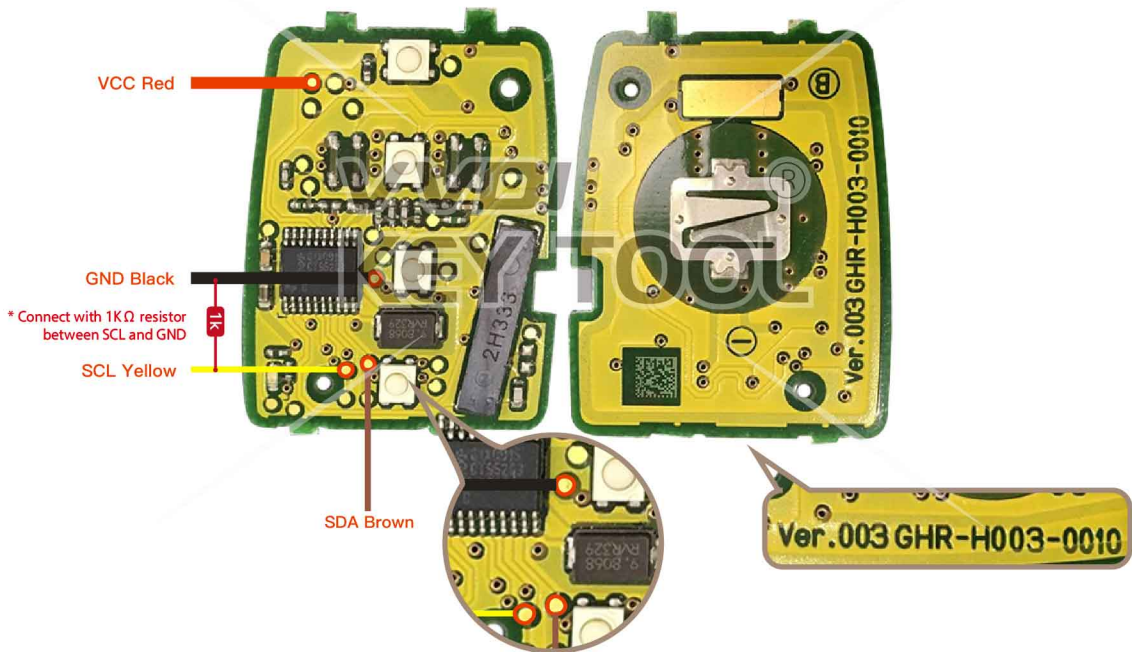

Key Information	Key Adapter	Chip Number
Ver.003 GHR-H003-0010	[29]	7961