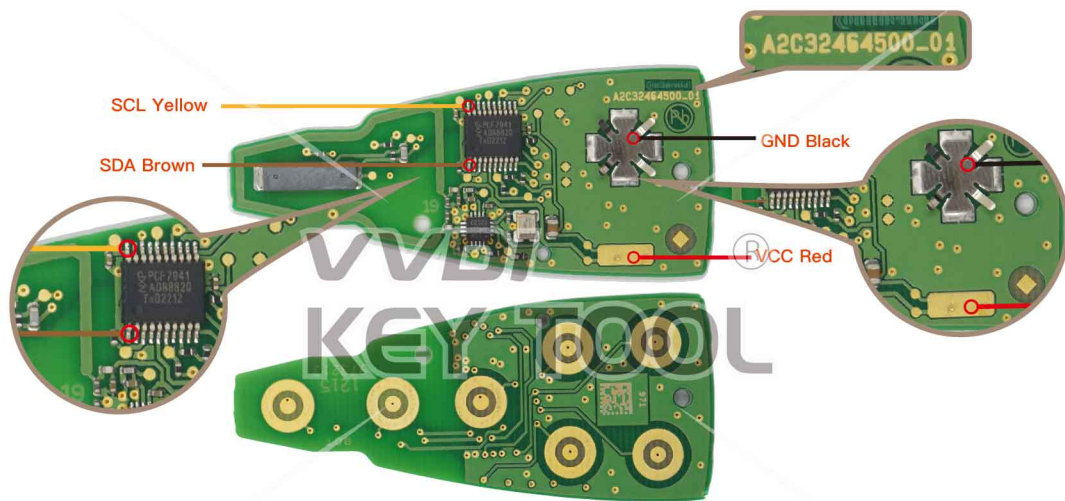

# Chrysler/JEEP/Dodge GQ4-53T

KEYTOOL → Remote Renew → Chrysler / Jeep / Dodge

Key Information	Key Adapter	Chip Number	Note
GQ4-53T Hitag2	[16]	7961	Chip silkprint: 61c700

Key Adapter

16

Lock Shell

# Chrysler/JEEP/Dodge M3M

Key Information	Key Adapter	Chip Number	Note
M3M AES M3M Hitag 2	[1 MAST]	7953	Chip silkprint: F7953MC

 Key Adapter

**1** MAST

 Lock Shell

# Chrysler/JEEP/Dodge M3M 322971XX

Key Information	Key Adapter	Chip Number	Note
M3M 322971XX	[15]	7941	

Key Adapter

15

Lock Shell