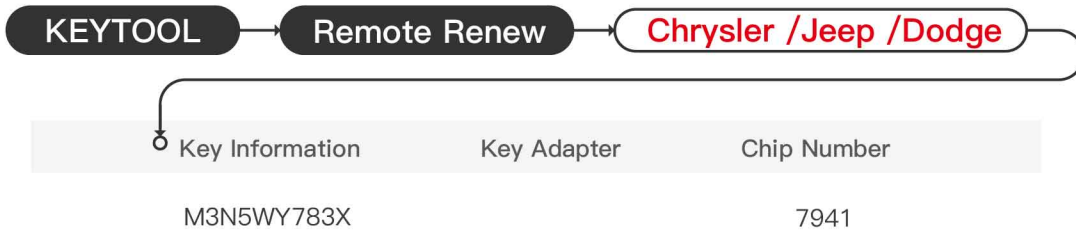

Chrysler/JEEP/Dodge M3N5WY783X

Key Adapter