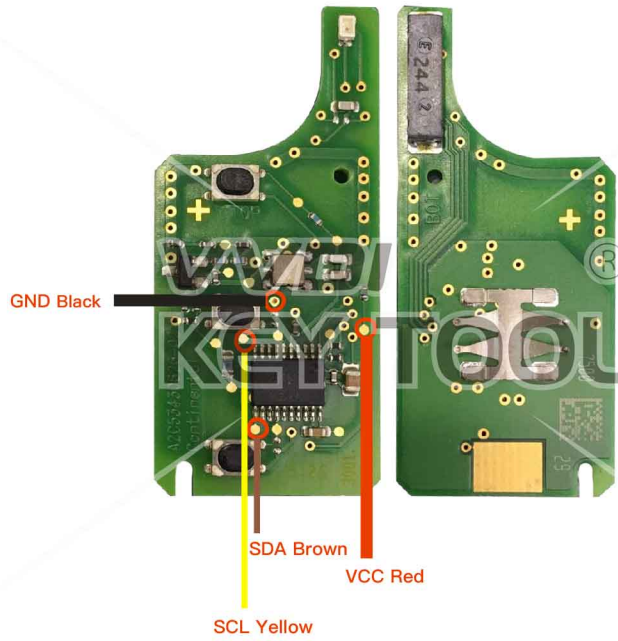

# BUICK/CHEVROLET Smartkey

Key Information	Key Adapter	Chip Number
Type5 4-button 315MHz F7952E	[9 BUIC]	7952
Type5 5-button 315MHz F7952E	[9 BUIC]	7952
Type5 5-button 433MHz F7952E	[9 BUIC]	7952
Type5 4-button 433MHz F7952E	[9 BUIC]	7952
Type5 3-button 433MHz F7952E	[9 BUIC]	7952

Key Adapter

Lock Shell

**9** BUIC

# BUICK/CHEVROLET Smartkey

Key Information	Key Adapter	Chip Number
A2C53430 626-02 Continental	[24]	7941

 Key Adapter

 Lock Shell

24

VVDI KEY TOOL®

# BYD K2TA4-30A Smartkey

Key Adapter

Lock Shell

Please follow the wiring diagram to use the programming cable.