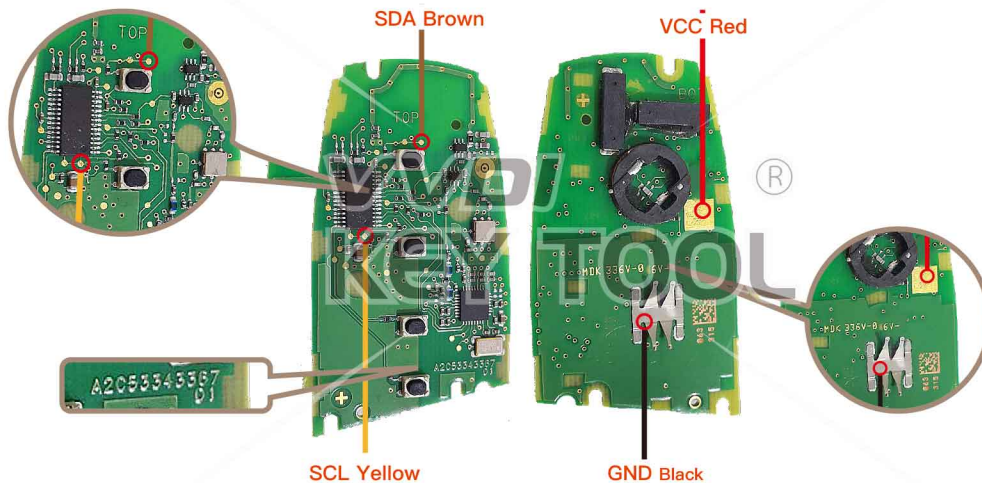

# BMW CAS3 Remote

Key Information	Key Adapter	Chip Number
E Series 5WK49125 868MHz Remote	[8 BMW-E]	7945
E Series 5WK49127 315MHz Remote	[8 BMW-E]	7945

Key Adapter

Lock Shell

**8** BMW-E

# BMW CAS3 Smartkey

Key Information	Key Adapter	Chip Number
E Series 5WK49145 868MHz Smartkey	[8 BMW-E]	7953
E Series 5WK49147 315MHz Smartkey	[8 BMW-E]	7953

Key Adapter

Lock Shell

**8** BMW-E

# BMW BMW F series Smart Provided by Continental

Key Information	Key Adapter	Chip Number
F Series 5WK49661 868MHz Continental		7953
F Series 5WK49663 315MHz Continental		7953
F Series 5WK49662 434MHz Continental		7953

Key Adapter

Lock Shell

Please follow the wiring diagram to use the programming cable.