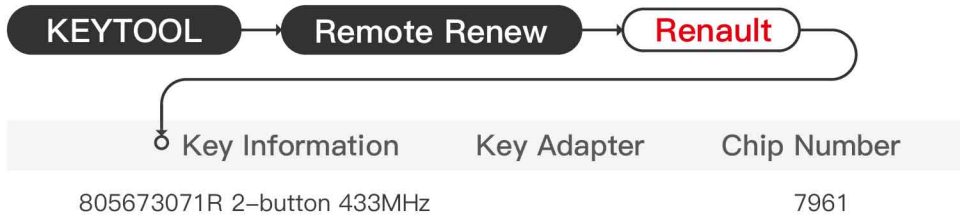

Renault 805673071R 2-button 433MHz

* Connect with 1KΩ resistor between SCL and GND