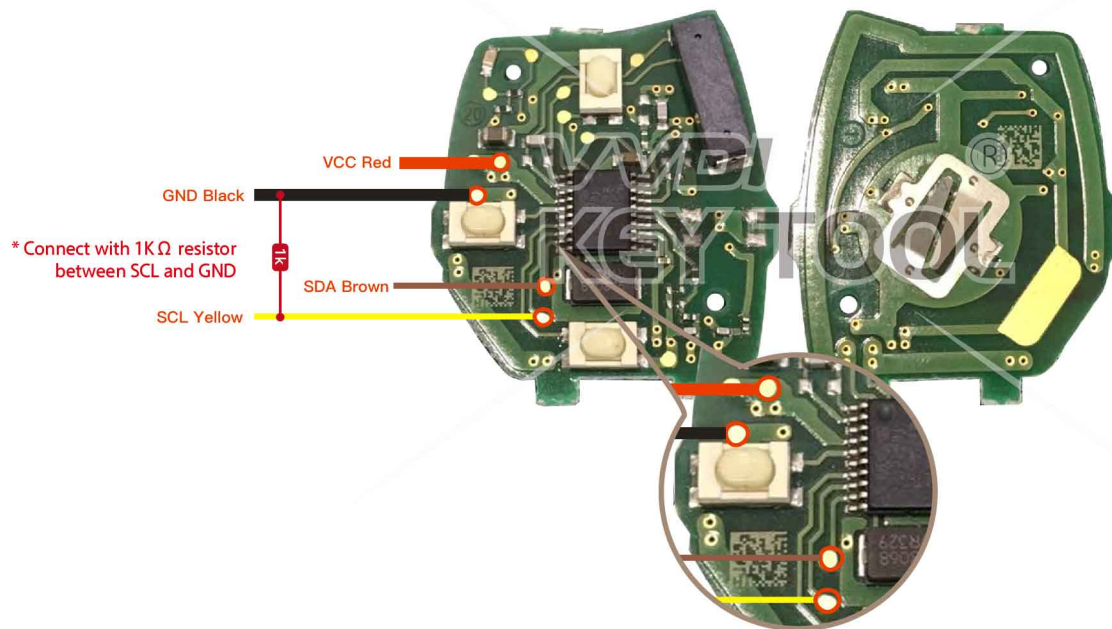

Honda

Key Information	Key Adapter	Chip Number
CMII ID:2006DJ0987 MODEL NO. :HLIK-1T		7961

21