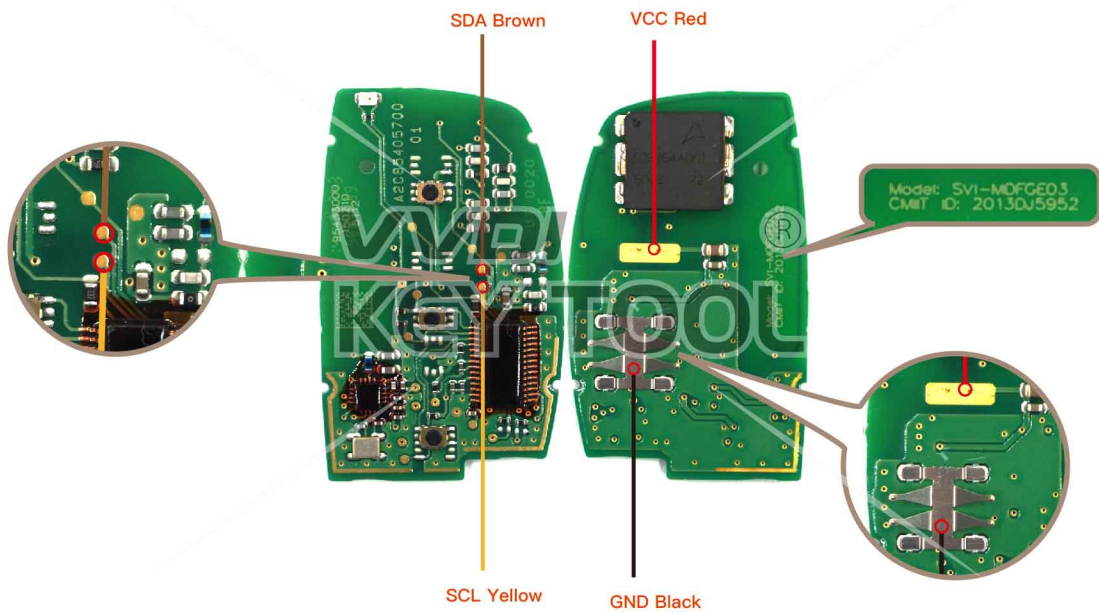

Key Adapter