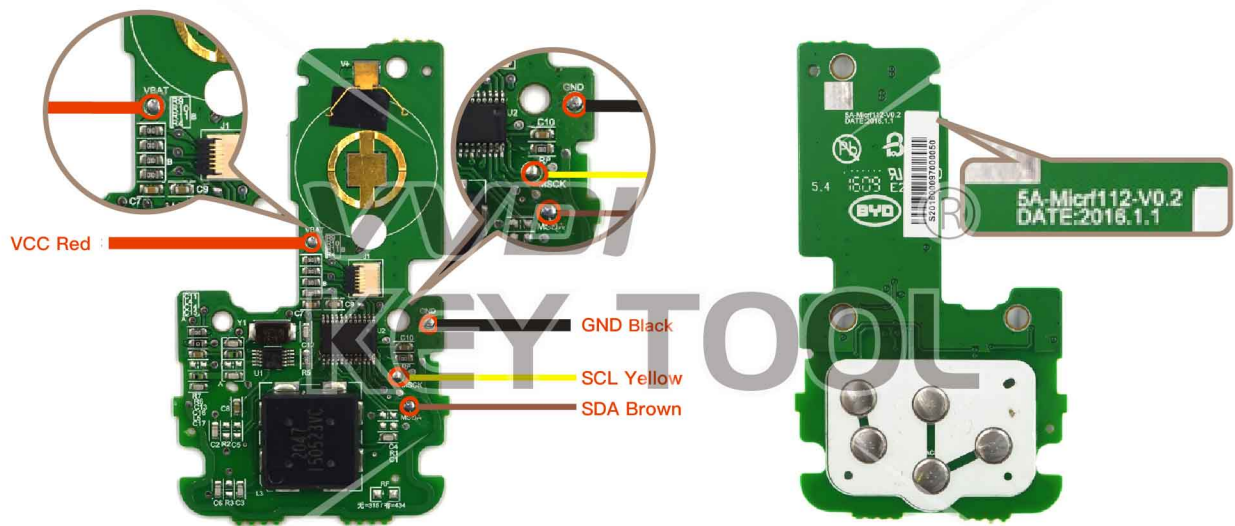

Key Adapter

Lock Shell

**9** BUIC

# BUICK/CHEVROLET Smartkey

Key Information	Key Adapter	Chip Number
A2C53430 626-02 Continental	[24]	7941

 Key Adapter

 Lock Shell

24

VVDI KEY TOOL®

# BYD K2TA4-30A Smartkey

Key Adapter

Lock Shell

Please follow the wiring diagram to use the programming cable.

# BYD K2TD 2-button

Key Information	Key Adapter	Chip Number
K2TD 2-button		7952

Key Adapter

Lock Shell

Please follow the wiring diagram to use the programming cable.