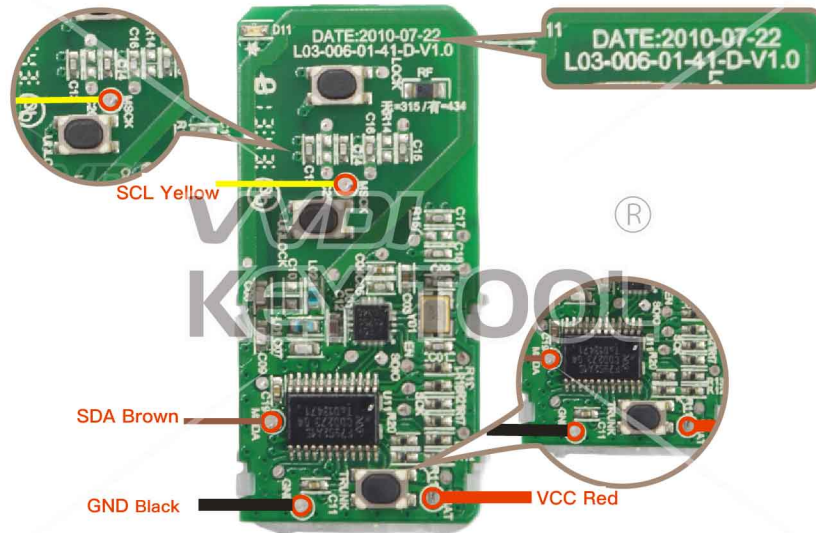

# BYD K2TD 2-button

Key Information	Key Adapter	Chip Number
K2TD 2-button		7952

Key Adapter

Lock Shell

Please follow the wiring diagram to use the programming cable.

# BYD K2TA3-74B 3-button

 Key Adapter

 Lock Shell

Please follow the wiring diagram to use the programming cable.

# BYD K2TA 3-button Type1

 Key Adapter

 Lock Shell

Please follow the wiring diagram to use the programming cable.

# BYD K2TA 3-button Type2

 Key Adapter

 Lock Shell

Please follow the wiring diagram to use the programming cable.