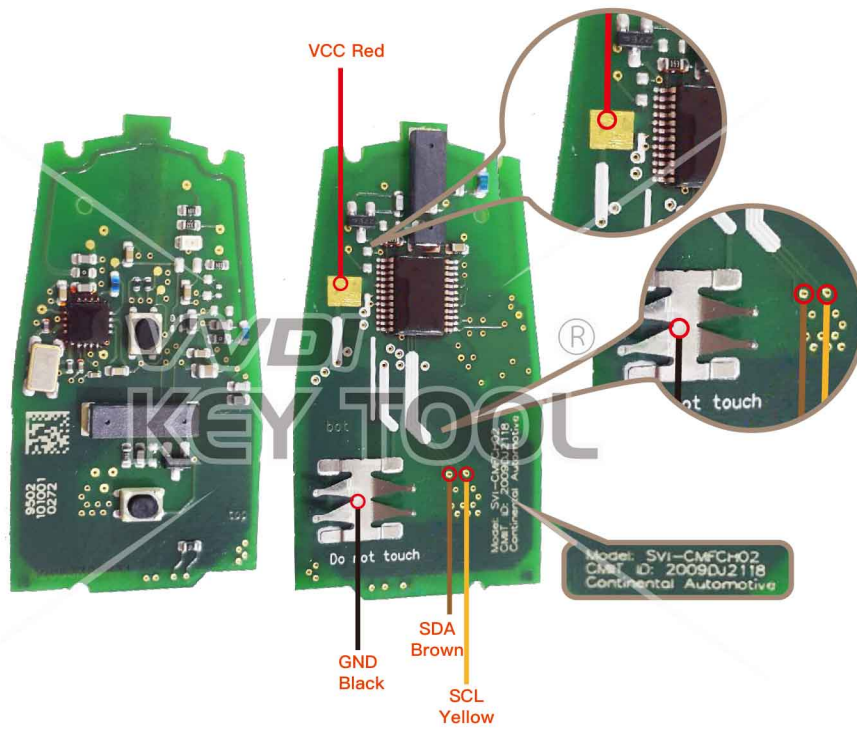

Key Information	Key Adapter	Chip Number	Note
SVI-CMFCH02	[11 HYUD-1]	7952	After 2009 Most Hyundai/Kia 2-button Smartkey Chip silkprint:049620C03