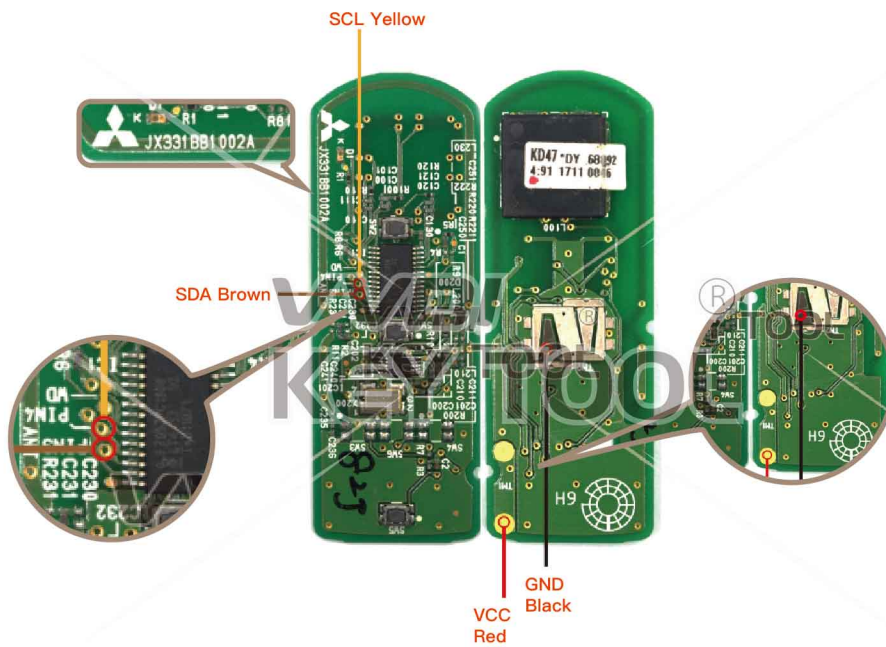

Mazda CX5 Smartkey

Key Adapter