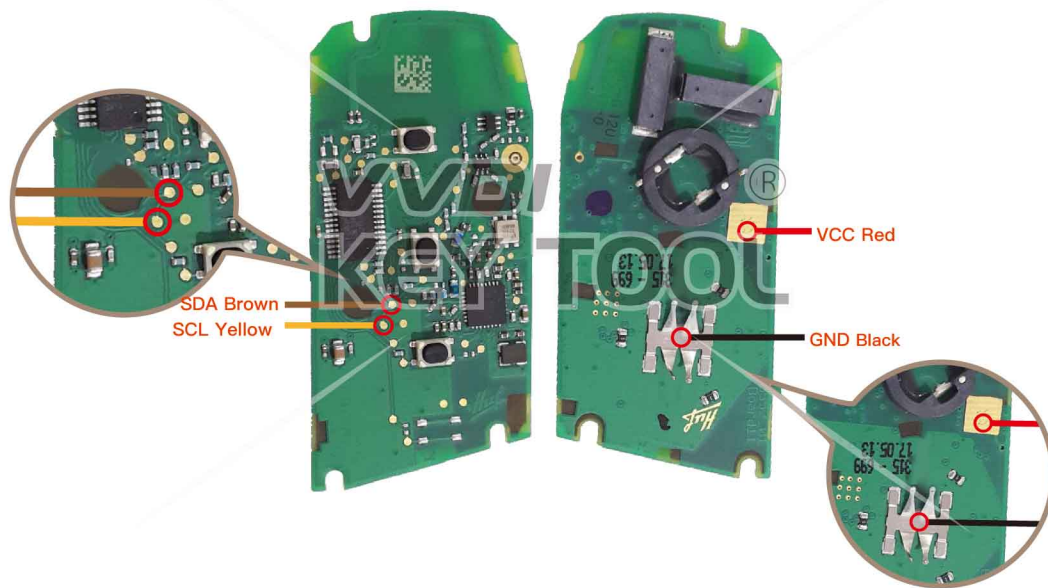

Key Information	Key Adapter	Chip Number
F Series HUF5661 868MHz Huf	[7 BMW-F]	7953
F Series HUF5662 315MHz Huf	[7 BMW-F]	7953
F Series HUF5663 434MHz Huf	[7 BMW-F]	7953
F Series HUF5667 434MHz Huf	[7 BMW-F]	7953
F Series 868MHz Huf	[7 BMW-F]	7953
F Series 868MHz Huf	[7 BMW-F]	7953

Key Adapter