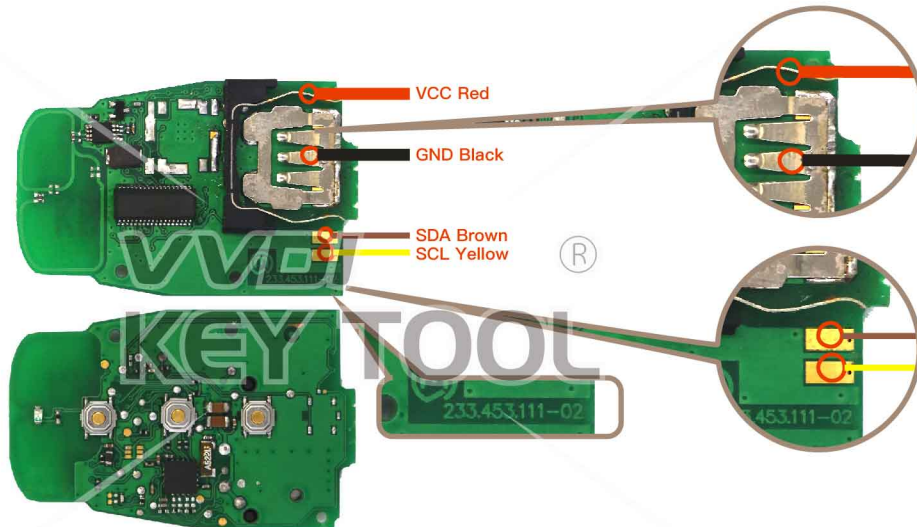

Key Information	Key Adapter	Chip Number	Note
PCB2 4H0959754G 315 Smartkey	[5 AUDI]	7945	PCB No.233.453.111-05/10
PCB2 4H0959754K 868 Smartkey	[5 AUDI]	7945	PCB No.233.453.111-05/11
PCB2 4G0959754G 315 Smartkey	[5 AUDI]	7945	PCB No.233.453.111-05/12
PCB2 4G0959754K 868 Smartkey	[5 AUDI]	7945	PCB No.233.453.111-05/13
PCB3 4H0959754DA 433 Smartkey	[5 AUDI]	7945	PCB No.233.453.211-01/02
PCB3 4H0959754DB 315 Smartkey	[5 AUDI]	7945	PCB No.233.453.211-01/02
PCB3 4H0959754DD 868 Smartkey	[5 AUDI]	7945	PCB No.233.453.211-01/02

* Universal type supports any 5th generation key, please use universal type to test if selected data can not work