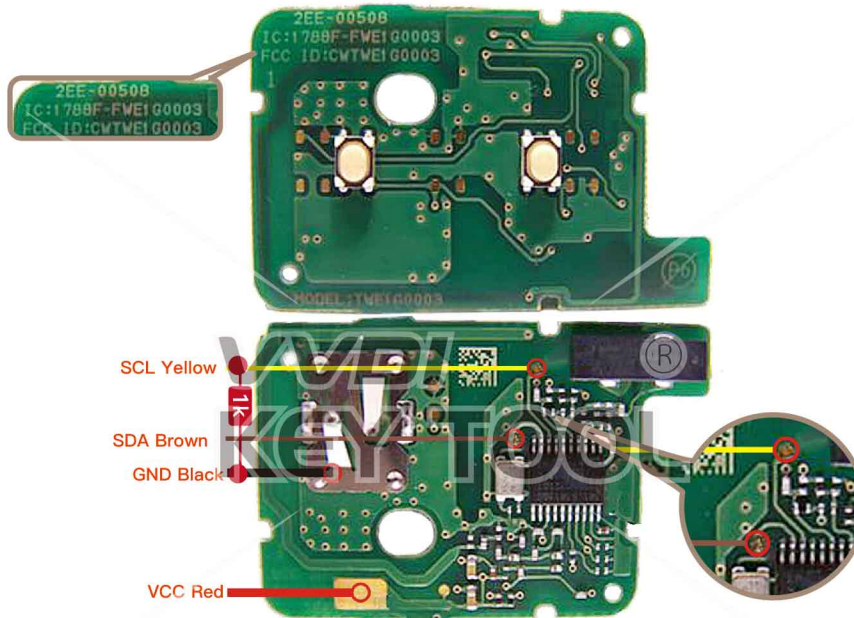

Renault 805673071R 2-button 433MHz