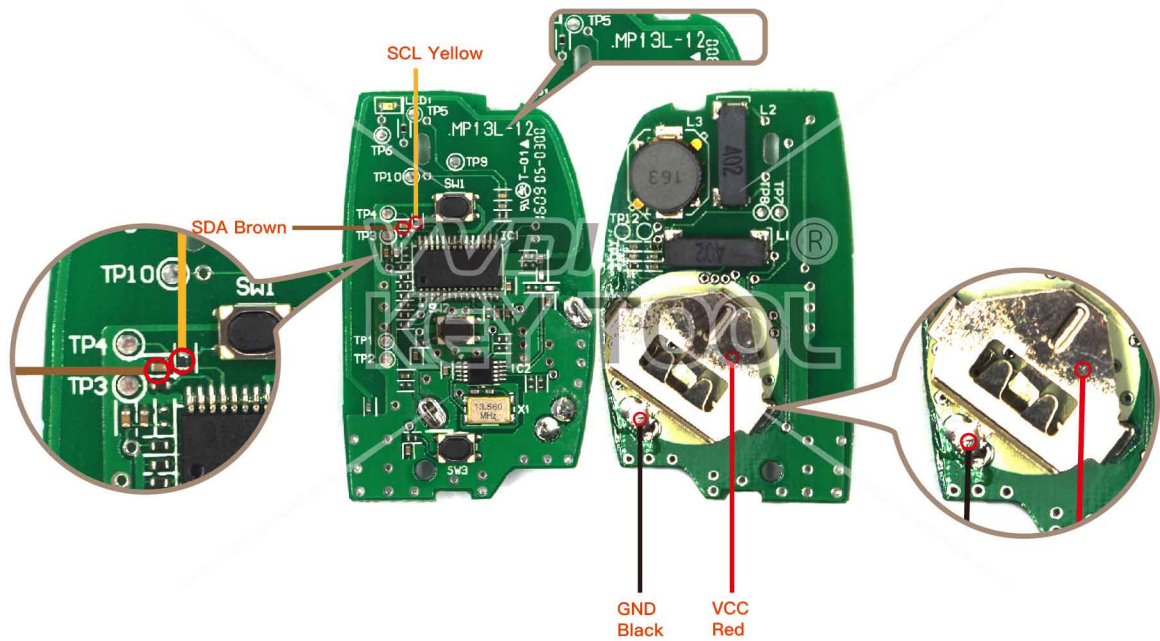

Hyundai/KIA MP13L-12

Type	Frequency	Transponder	Note
MP13L-12		7953	

33

Lock Shell