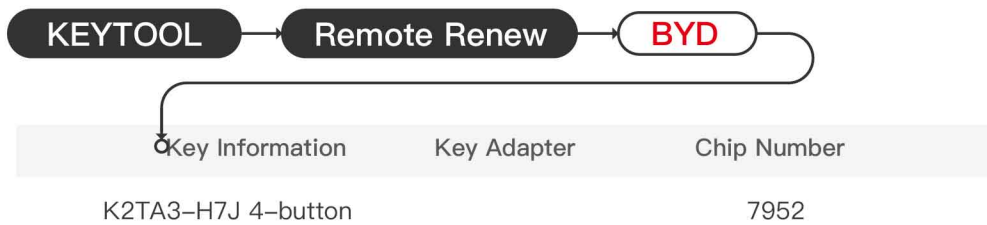

BYD K2TA3-H7J 4-button

Key Adapter