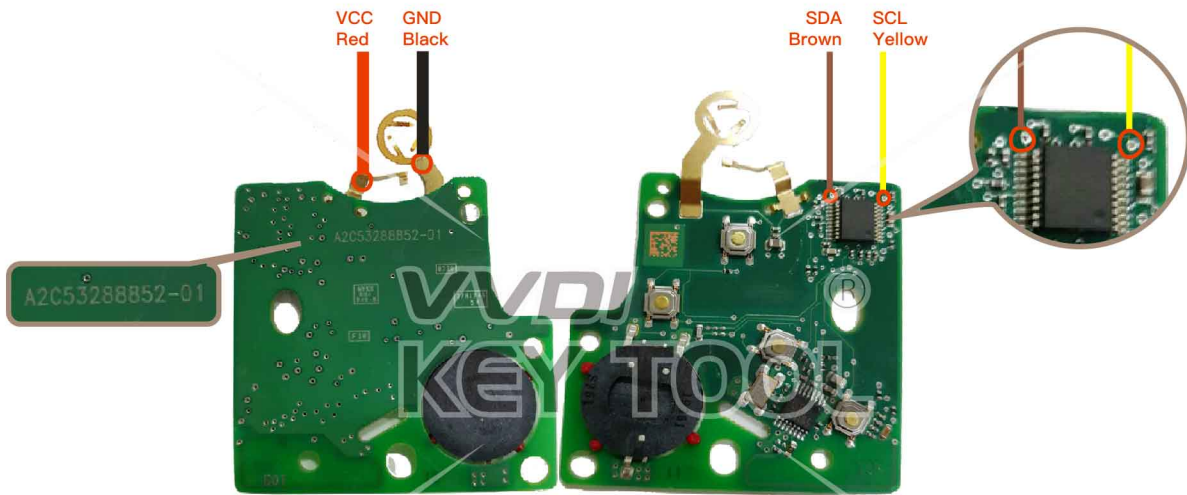

Key Adapter