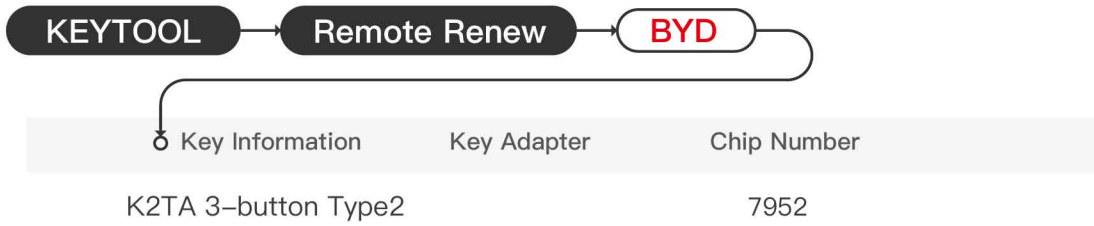

BYD K2TA 3-button Type2

Key Adapter