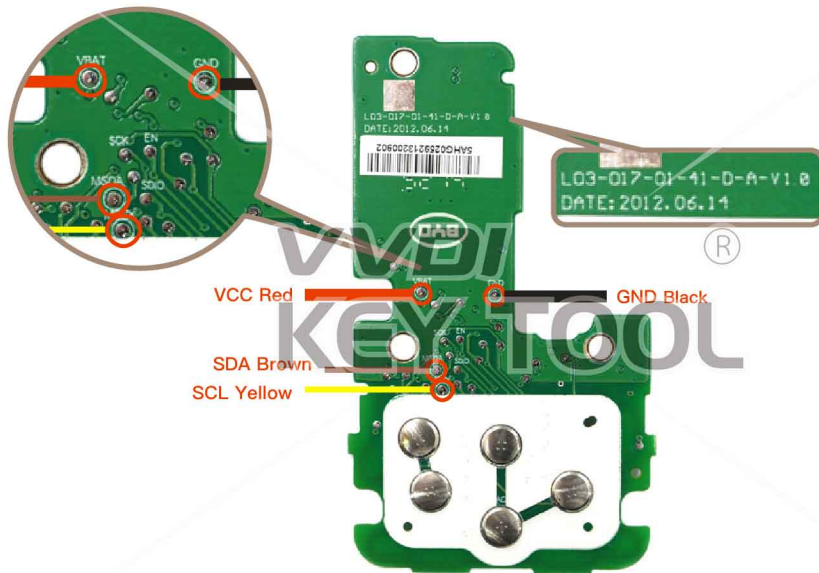

# BUICK/CHEVROLET Smartkey

Key Information	Key Adapter	Chip Number
A2C53430 626-02 Continental	[24]	7941

 Key Adapter

 Lock Shell

24

VVDI KEY TOOL®

# BYD K2TA4-30A Smartkey

Key Adapter

Lock Shell

Please follow the wiring diagram to use the programming cable.

# BYD K2TD 2-button

Key Information	Key Adapter	Chip Number
K2TD 2-button		7952

Key Adapter

Lock Shell

Please follow the wiring diagram to use the programming cable.